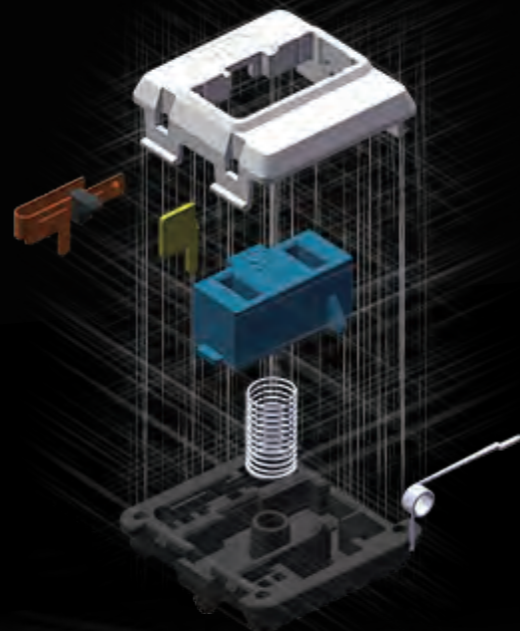

CONTROL

CONTROL

MECHANICAL KEYBOARD

RAPID MECHANICAL RGB KEYBOARD BY STEELSERIES – FASTER THAN EVER

Presenting GT75 with the brand new "Rapid Mechanical RGB Keyboard". With 3mm of key travel and a mere 1.5mm actuation distance, this ultimate gaming system with yet another revolutionary keyboard is built for the victors. Style in 16.8 million colors with per-key RGB lighting and literally customize every single key to your own liking with the SteelSeries Engine 3 software.

Gaming Keyboard by

PER KEY RGB

PER-KEY RGB GAMING KEYBOARD SHINNING IS JUST THE NEW MUST

Through per-key illumination of the keyboard, you may receive real time game stats update like ammo levels, health levels, tool durability, and take immediate actions. Ergonomically-designed with 1.9mm of key travel for better responsive and tactile feedback, optimum WASD zone, anti-ghosting capability for up to 45 keys, mechanical-level shielding for solid feedback, every aspect of the keyboard has been for gamers to gain full control over the action.

*SteelSeries Gaming Keyboard also available in multi-zone RGB lighting or single color lighting.