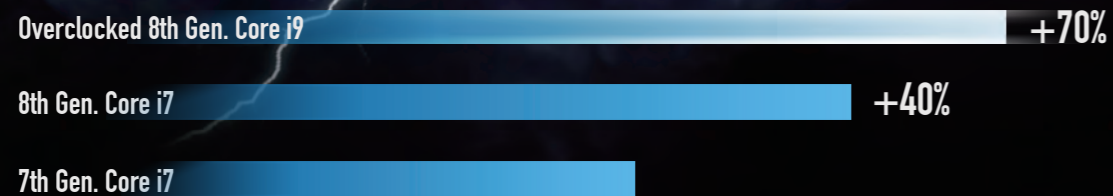

8TH GEN INTEL® CORE™ i9 OVERCLOCK PROCESSORS HEX-CEPTIONAL POWER UNCAPPED

Witness the world's 1st Core i9 processors on gaming laptops. With 6 fully-unlocked cores and the latest exclusive Cooler Boost Titan cooling design, MSI pushes performance to the limit with extreme overclock capabilities.

NVIDIA GEFORCE® GTX 10 SERIES GRAPHICS READY TO AMAZE

Joint GeForce GTX 10 series graphics with the MSI exclusive cooling design, the 40%+ improvement shatters desktop performance cliché. Gamers can now finally enjoy the full gaming experience even when on the go.