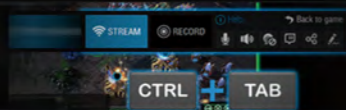

**Only available on GT75 series.*

STREAMING 

XSplit | Gamecaster

XSPLIT GAMECASTER

STREAM YOUR GAMING TALENTS TO THE WORLD

MSI offers 1 year premium license of XSplit Gamecaster for free. Gamers can now get super professional live streams going by blending into the background. Broadcast your gameplay live with ease to Twitch, YouTube, Ustream, etc.

STREAMING

Use XSplit Gamecaster to live broadcast all of your gaming activities online in 3 simple steps.

ADAPTIVE BITRATE TECHNOLOGY

Automatically adjusts your bitrate to minimize connection drops for uninterrupted streaming.