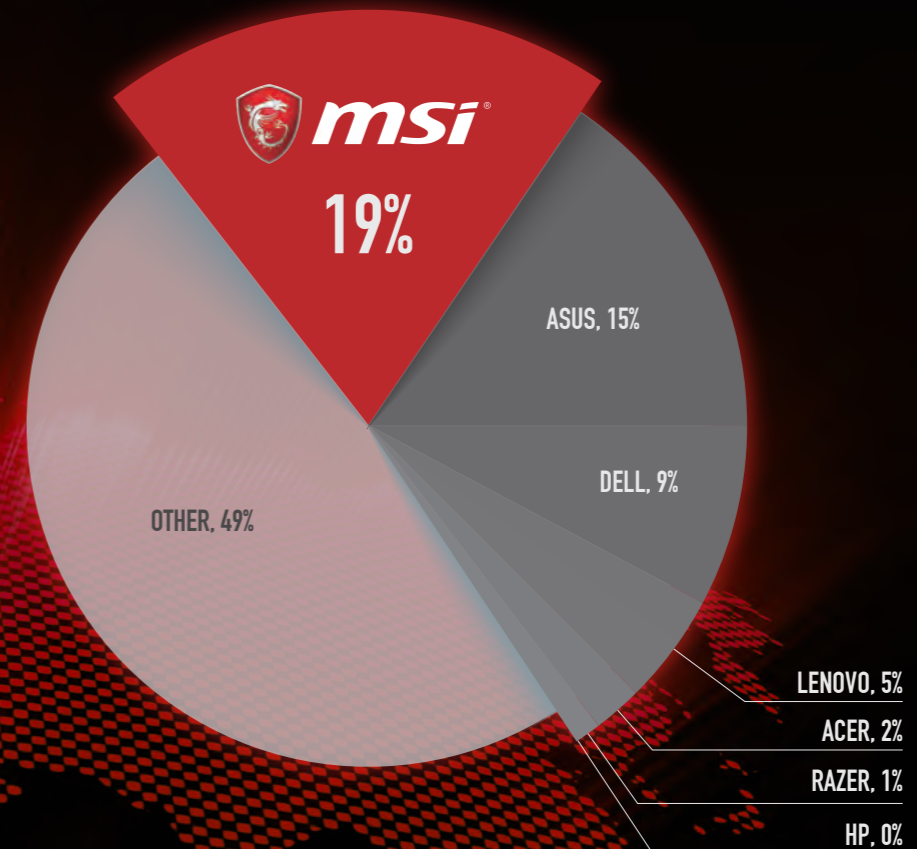

MSI IS THE LARGEST GAMING LAPTOP PLAYER WORLDWIDE WITH A MARKET SHARE OF 19%

Source: Topology Research Institute, 2016

"MSI laptops offer some of the best displays in the business. The company also delivers top audio quality, and scored very well in our reviews category. If you're into gaming, this is one brand to watch." - LAPTOP Magazine