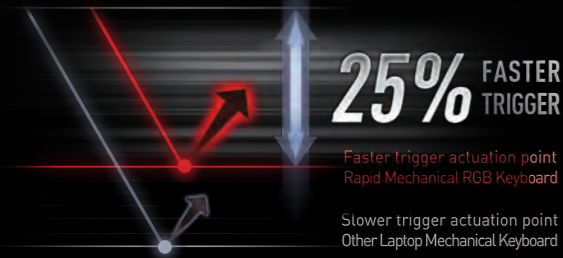

CONTROL 

CONTROL 

MECHANICAL KEYBOARD

RAPID MECHANICAL RGB KEYBOARD BY STEELSERIES – FASTER THAN EVER

Presenting GT75 with the brand new "Rapid Mechanical RGB Keyboard". With 3mm of key travel and a mere 1.5mm actuation distance, this ultimate gaming system with yet another revolutionary keyboard is built for the victors. Style in 16.8 million colors with per-key RGB lighting and literally customize every single key to your own liking with the SteelSeries Engine 3 software.

Gaming Keyboard by

PER KEY RGB

PER-KEY RGB GAMING KEYBOARD SHINNING IS JUST THE NEW MUST

Through per-key illumination of the keyboard, you may receive real time game stats update like ammo levels, health levels, tool durability, and take immediate actions. Ergonomically-designed with 1.9mm of key travel for better responsive and tactile feedback, optimum WASD zone, anti-ghosting capability for up to 45 keys, mechanical-level shielding for solid feedback, every aspect of the keyboard has been for gamers to gain full control over the action.