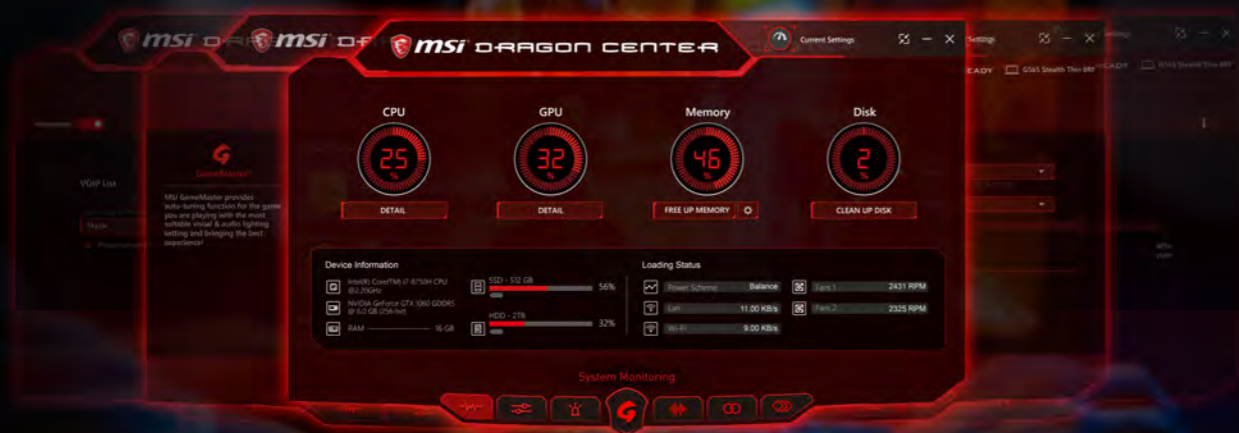

CONTROL 

CONTROL 

MECHANICAL KEYBOARD

RAPID MECHANICAL RGB KEYBOARD BY STEELSERIES – FASTER THAN EVER

Presenting GT75 with the brand new "Rapid Mechanical RGB Keyboard". With 3mm of key travel and a mere 1.5mm actuation distance, this ultimate gaming system with yet another revolutionary keyboard is built for the victors. Style in 16.8 million colors with per-key RGB lighting and literally customize every single key to your own liking with the SteelSeries Engine 3 software.

*SteelSeries Gaming Keyboard also available in multi-zone RGB lighting or single color lighting.

CONTROL

STREAMING

DRAGON CENTER 2.0 FREE BUFF FOR YOUR RIG

New Dragon Center 2.0 takes optimization to the next level with the new sleek UI. Now it not only monitors but also optimizes system performance through various customizable profiles.