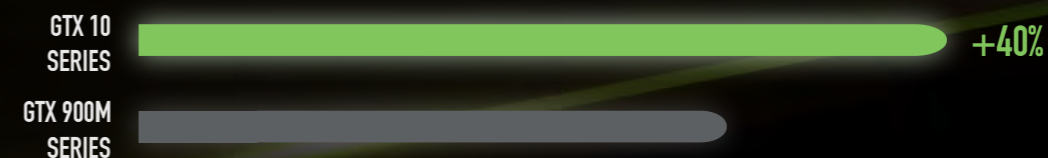

NVIDIA GEFORCE® GTX 10 SERIES GRAPHICS READY TO AMAZE

Joint GeForce GTX 10 series graphics with the MSI exclusive cooling design, the 40%+ improvement shatters desktop performance cliché. Gamers can now finally enjoy the full gaming experience even when on the go.