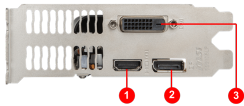

msi

GRAPHICS CARD GEFORCE® GTX 1050

Ti 4GT LP

CONNECTIONS

1. HDMI
2. DisplayPort
3. DVI-D

FEATURE

LOW PROFILE DESIGN

Low Profile design saves space to allow building a slim/small form factor system.

DUAL FAN THERMAL DESIGN

Dual fans covers more area of heatsink to take heat away more efficiently.

Military Class 4 Components

Using only the highest quality components means you get reliable and stable in-game performance.