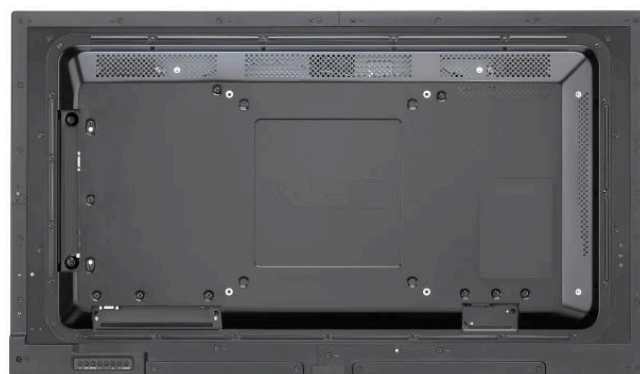

### Seamless integration for great visual performance

Its thin bezel and super slim design perfectly complements today's modern surroundings whilst multiple display inputs support flexibility and freedom. With fixing points conveniently located on the back of the screen, external equipment can be attached with seamless simplicity. Reasonable brightness levels offer visibility in controlled light surroundings. The professional haze filter is allowing excellent readability. Landscape and portrait capability matches the needs of both corporate huddle spaces and retail signage applications. With a built-in media player, the NEC C Series runs content directly from a USB drive or microSDHC card as a standalone solution but can also download contents via network. Futureproof connectivity handles input from multiple sources. Don't let technology impact design - get seamless integration with the NEC C Series!