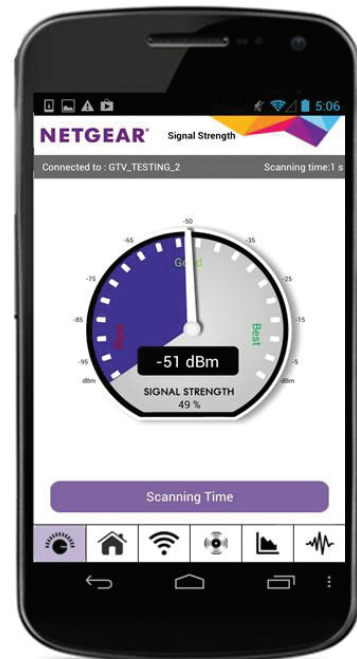

FASTLANE	FASTLANE3 Technology
This feature maximizes performance by limiting devices to one band. Only one band is available for devices to use while the other one is dedicated to connection to the router.	This feature maximizes performance using dedicated third band for connecting to the router. Devices get to use both 2.4GHz and 5GHz bands of the extender for connection. By using dedicated band, there is little performance impact when new clients join the network.
FastLane needs to be enabled in the GUI.	FastLane3 Technology is automatically enabled.
Use case: More bandwidth for more devices.	Use case: Enhances your gaming and streaming experience.

Smart Roaming with One WiFi Name

FastLane3 Technology creates a dedicated WiFi link for faster WiFi speeds to more devices

WiFi Analytics App

How strong is your WiFi signal? Use the NETGEAR WiFi Analytics app & get advanced analytics to optimize your existing or newly extended WiFi network. Check your network status, WiFi signal strength, identify crowded WiFi channels & much more!

Here's what you can do with the WiFi Analytics App!

- Get a network status overview
- Check WiFi signal strength
- Measure WiFi channel interference
- Keep track of WiFi strength by location
- and more...

Scan to install app

PACKAGE CONTENTS

- AC2200 Nighthawk® X4S Tri-band Range Extender (EX7500)
- Quick start guide

PHYSICAL SPECIFICATIONS

- Dimensions: 3.3 x 3.0 x 6.34 in (83.82 x 76.2 x 161.04 mm)
- Weight: 0.67lb (0.304kg)