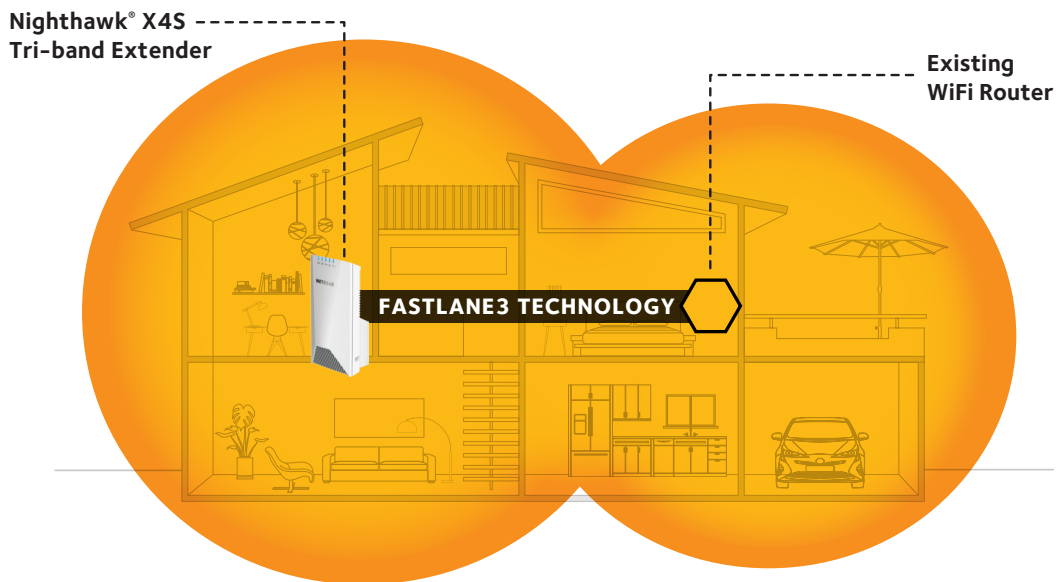

The NETGEAR patented FastLane3 Technology is comprised of Tri-band WiFi that creates a dedicated WiFi link between the extender and router and an optimized antenna design in the extender, giving you more speed to more devices. These elements combined create a powerful solution to extend WiFi throughout your home.

FASTLANE	FASTLANE3 Technology
This feature maximizes performance by limiting devices to one band. Only one band is available for devices to use while the other one is dedicated to connection to the router.	This feature maximizes performance using dedicated third band for connecting to the router. Devices get to use both 2.4GHz and 5GHz bands of the extender for connection. By using dedicated band, there is little performance impact when new clients join the network.
FastLane needs to be enabled in the GUI.	FastLane3 Technology is automatically enabled.
Use case: More bandwidth for more devices.	Use case: Enhances your gaming and streaming experience.

Smart Roaming with One WiFi Name

FastLane3 Technology creates a dedicated WiFi link for faster WiFi speeds to more devices