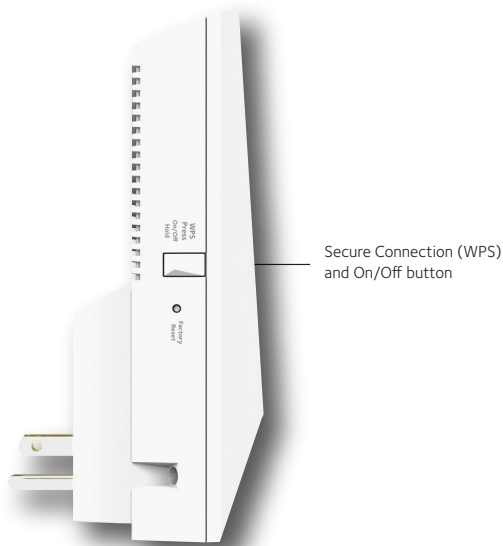

PACKAGE CONTENTS

- AC2200 Nighthawk® X4S Tri-band Range Extender (EX7500)
- Quick start guide

PHYSICAL SPECIFICATIONS

- Dimensions: 3.3 x 3.0 x 6.34 in (83.82 x 76.2 x 161.04 mm)
- Weight: 0.67lb (0.304kg)

WARRANTY

- www.netgear.com/warranty

SUPPORT

- 90-day complimentary technical support*

EASE OF USE

- Simple browser installation—great for mobile devices
- Push ‘N’ Connect using WPS[†]
- Power on/off button

SYSTEM REQUIREMENTS

- 2.4 and/or 5GHz 802.11 a/b/g/n/ac wireless router or gateway
- Microsoft® Internet Explorer 8.0, Firefox® 20, Safari® 5.1, Google Chrome™ 25.0 browsers or higher

SECURITY

- Wi-Fi Protected Access® (WPA/WPA2-PSK) and WEP

STANDARDS

- AC2200[†] WiFi
  - Band 1: 400Mbps @2.4GHz - 256QAM
  - Band 2: 866Mbps @5GHz - 256QAM
  - Band 3: 866Mbps @5GHz - 256QAM
- IEEE® 802.11 b/g/n 2.4GHz
- IEEE® 802.11 a/n/ac 5GHz
- IEEE® 802.11 k

This product comes with a limited warranty that is valid only if purchased from a NETGEAR authorized reseller.

*90-day complimentary technical support following purchase from a NETGEAR authorized reseller.

[†]Works with devices supporting Wi-Fi Protected Setup® (WPS).

Data throughput, signal range, and wireless coverage per sq. ft. are not guaranteed and may vary due to differences in operating environments of wireless networks, including without limitation building materials and wireless interference. Specifications are subject to change without notice. The product may not be compatible with routers or gateways with firmware that has been altered, is based on open source programs, or is non-standard or outdated.

NETGEAR, the NETGEAR Logo, and Nighthawk are trademarks of NETGEAR, Inc. iPad, Mac OS, and the Mac logo are trademarks of Apple Inc. Any other trademarks mentioned herein are for reference purposes only. ©2017 NETGEAR, Inc.