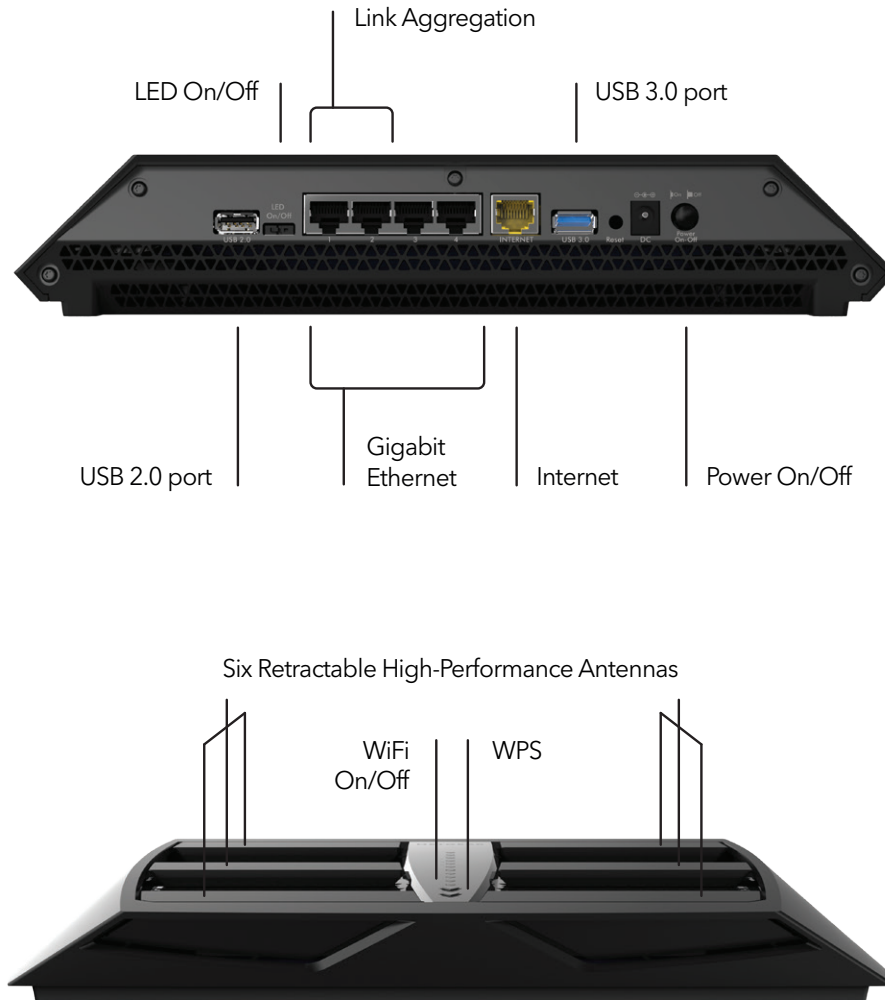

REWARDS

HISTORY

CONNECTIONS

Connection Diagram

NIGHTHAWK®

Nighthawk® X6S–AC4000 Tri-Band WiFi Router

Package Contents

- Nighthawk® X6S AC4000 Tri-Band WiFi Router (R8000P)
- Ethernet cable
- Quick start guide
- Power adapter, localized to country of sale