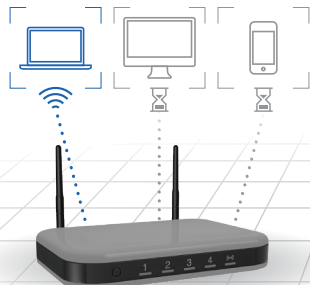

Multi-User MIMO (MU-MIMO)

Traditional WiFi routers can stream data to only one device in the home at a time. When multiple devices are connected to the router, each device needs to take its turn, and then wait before receiving more data. This can lead to slower network and Internet speeds. Using Multi-User MIMO technology, NETGEAR routers can stream data to multiple devices simultaneously. With MU-MIMO, your WiFi network can deliver faster throughput to every MU-MIMO connected device. That means faster downloads and smoother streaming for your devices.

Enjoy simultaneous streaming with MU-MIMO

Data sent to one device at a time

Traditional WiFi