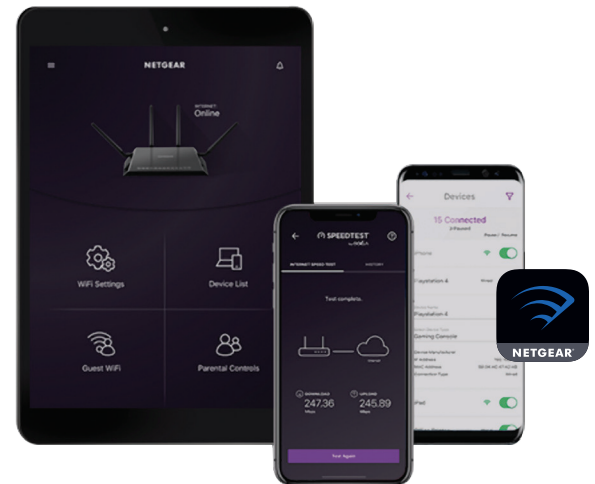

VPN SUPPORT—OpenVPN Connect app on iOS and Android® allows remote secure access to the home network

SECURE WIFI CONNECTIONS—Standards-based WiFi Security (802.11i, 128-bit AES encryption with PSK)

PARENTAL CONTROLS—Circle™ with Disney - the smart way for families to manage content and time online, on any device

If you like gaming and streaming videos, then you'll benefit from Dynamic Quality of Service (QoS). Dynamic QoS resolves Internet traffic congestion when you have competing Internet demands at home. Dynamic QoS identifies your online activities by application and device, and then utilizes bandwidth allocation, and traffic prioritization techniques, to automatically allocate more bandwidth to latency sensitive applications like online gaming and video streaming, while ensuring that lower priority applications continue to work.

NIGHTHAWK®

Nighthawk® X6S–AC4000 Tri-Band WiFi Router

Nighthawk® App

The NETGEAR Nighthawk® App makes it easy to set up your router and get more out of your WiFi. With the app, you can install your router in a few steps—just connect your mobile device to the router network and the app will walk you through the rest. Once set up, you can use the intuitive dashboard to pause the Internet on your connected devices, run a quick Internet speed test, setup smart parental controls and much more.

- Smart Parental Controls—Easily manage content & time online with Circle® with Disney
- Remote Management—Easily monitor your home network anytime, anywhere
- Internet Speed Test—Check the broadband speeds from your service provider
- Pause Internet—Pause the Internet to any device
- Traffic Meter—Track Internet data usage
- Guest Networks—Setup separate WiFi access for guests
- Quick Setup—Get connected in just minutes