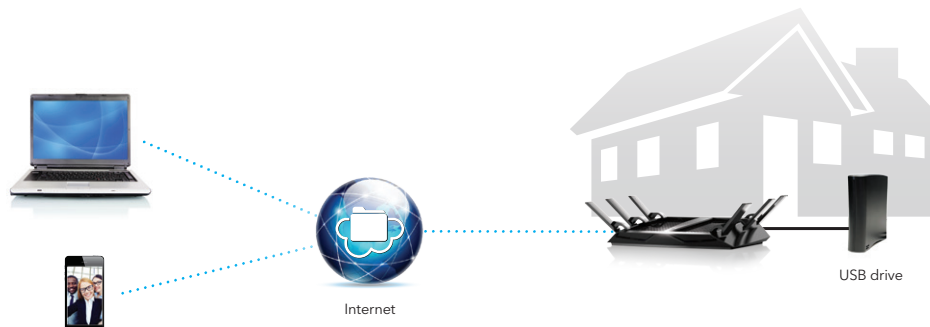

ReadyCLOUD® USB Access—Access Your Files Wherever, Whenever

Access and share your files via secure, personal cloud storage with NETGEAR ReadyCLOUD® USB Access. Once you've connected your USB drive to your NETGEAR Nighthawk® X6S and uploaded all your favorite files, you can enjoy the convenience and accessibility anytime & anywhere you have an Internet connection. No fees, storage limitations, or privacy concerns of cloud storage services. Using the ReadyCLOUD mobile app or web portal, you'll now have anytime, anywhere access to your USB drive at home... it's that easy!

- Setup your and access ReadyCLOUD via the web portal <http://readycloud.netgear.com/>
- Download mobile app for Android <https://play.google.com/store/apps/details?id=com.netgear.readycloud&hl=en>
- Download mobile app for iOS <https://itunes.apple.com/us/app/readycloud/id700730254?mt=8>