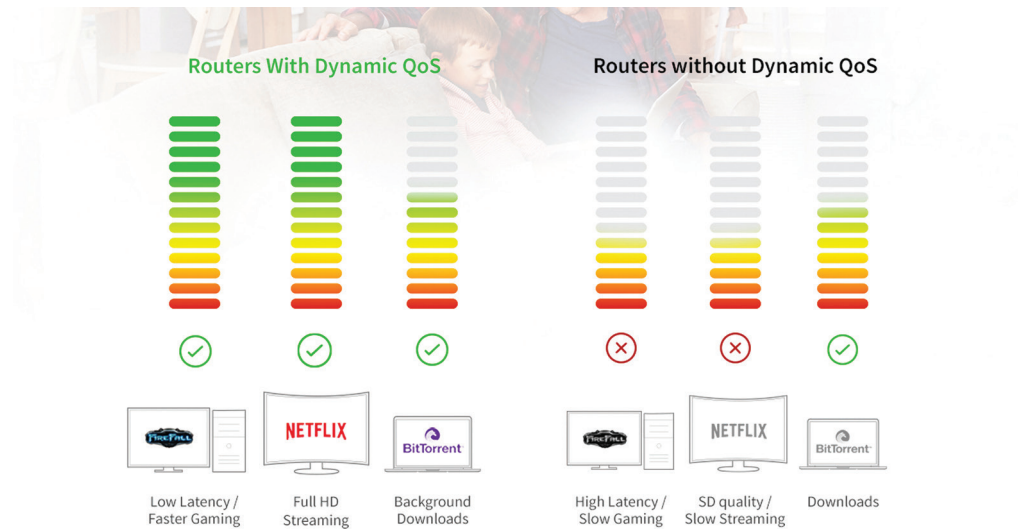

VPN SUPPORT—OpenVPN Connect app on iOS and Android® allows remote secure access to the home network

SECURE WIFI CONNECTIONS—Standards-based WiFi Security (802.11i, 128-bit AES encryption with PSK)

PARENTAL CONTROLS—Circle™ with Disney - the smart way for families to manage content and time online, on any device

If you like gaming and streaming videos, then you'll benefit from Dynamic Quality of Service (QoS). Dynamic QoS resolves Internet traffic congestion when you have competing Internet demands at home. Dynamic QoS identifies your online activities by application and device, and then utilizes bandwidth allocation, and traffic prioritization techniques, to automatically allocate more bandwidth to latency sensitive applications like online gaming and video streaming, while ensuring that lower priority applications continue to work.