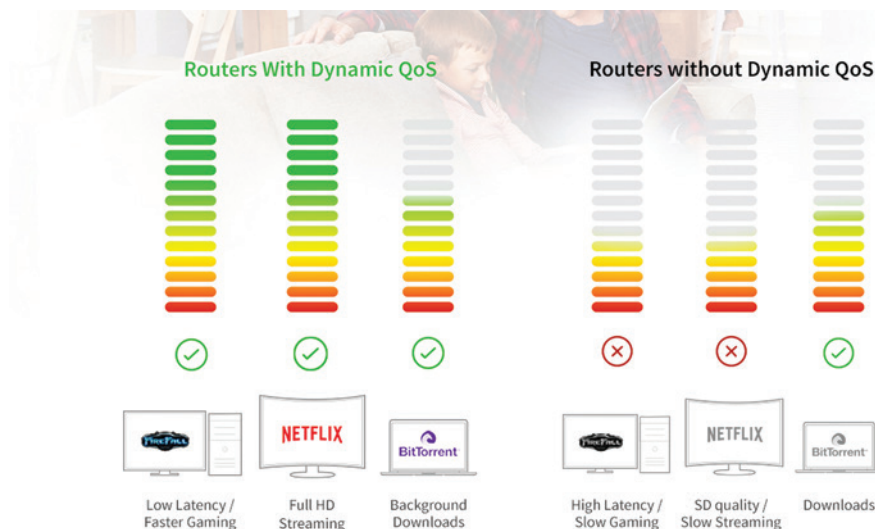

VPN SUPPORT—OpenVPN Connect app on iOS and Android® allows remote secure access to the home network

SECURE WIFI CONNECTIONS—Standards-based WiFi Security (802.11i, 128-bit AES encryption with PSK)

Enhanced Parental Controls—Manage website access by family member and device

If you like gaming and streaming videos, then you'll benefit from Dynamic Quality of Service (QoS). Dynamic QoS resolves Internet traffic congestion when you have competing Internet demands at home. Dynamic QoS identifies your online activities by application and device, and then utilizes bandwidth allocation, and traffic prioritization techniques, to automatically allocate more bandwidth to latency sensitive applications like online gaming and video streaming, while ensuring that lower priority applications continue to work.