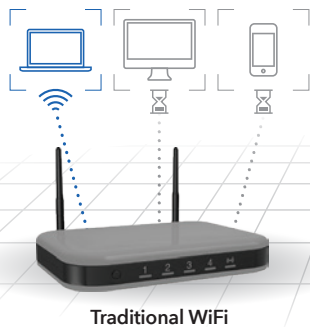

Multi-User MIMO (MU-MIMO)

Traditional WiFi routers can stream data to only one device in the home at a time. When multiple devices are connected to the router, each device needs to take its turn, and then wait before receiving more data. This can lead to slower network and Internet speeds. Using Multi-User MIMO technology, NETGEAR routers can stream data to multiple devices simultaneously. With MU-MIMO, your WiFi network can deliver faster throughput to every MU-MIMO connected device. That means faster downloads and smoother streaming for your devices.

Enjoy simultaneous streaming with MU-MIMO

Data sent to one device at a time