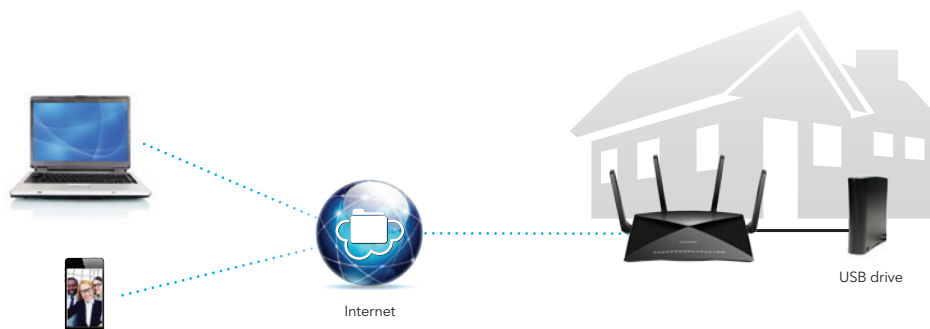

Multi-User MIMO (MU-MIMO)

Traditional WiFi routers can stream data to only one device in the home at a time. When multiple devices are connected to the router, each device needs to take its turn, and then wait before receiving more data. This can lead to slower network and Internet speeds. Using Multi-User MIMO technology, NETGEAR routers can stream data to multiple devices simultaneously. With MU-MIMO, your WiFi network can deliver faster throughput to every MU-MIMO connected device. That means faster downloads and smoother streaming for your devices.

Enjoy simultaneous streaming with MU-MIMO

Data sent to one device at a time

Data sent to multiple devices simultaneously

ReadyCLOUD® USB Access—Access Your Files Wherever, Whenever

Access and share your files via secure, personal cloud storage with NETGEAR ReadyCLOUD® USB Access. Once you've connected your USB drive to your NETGEAR Nighthawk® X10 and uploaded all your favorite files, you can enjoy the convenience and accessibility anytime & anywhere you have an Internet connection. No fees, storage limitations, or privacy concerns of cloud storage services. Using the ReadyCLOUD mobile app or web portal, you'll now have anytime, anywhere access to your USB drive at home... it's that easy!

- Setup your and access ReadyCLOUD via the web portal <http://readycloud.netgear.com/>
- Download mobile app for Android <https://play.google.com/store/apps/details?id=com.netgear.readycloud&hl=en>
- Download mobile app for iOS <https://itunes.apple.com/us/app/readycloud/id700730254?mt=8>