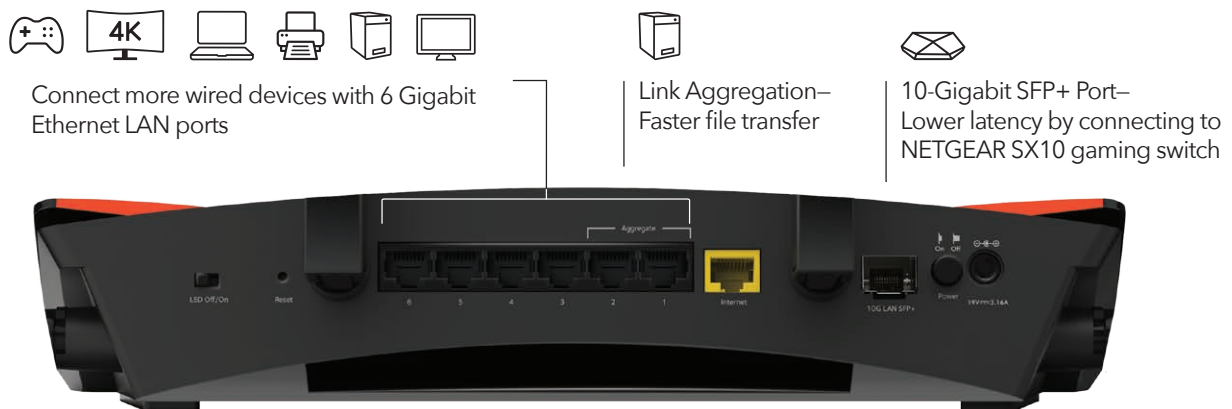

XR700 Nighthawk® Pro Gaming Router

ReadySHARE® Vault—Automatic backup for Window PCs

ReadySHARE Vault is a free app that provides automatic, continuous backup of Windows PCs to the USB hard drive connected to the XR700 Nighthawk® Pro Gaming WiFi Router. The app has a wonderfully simple interface with intuitive backup settings—simply setup and forget and be assured that all your data on various home PCs in the home network is being continuously backed up. Never worry about losing your data again. Easy single click setup to back up the Window PCs on the home network.

- Automatic, continuous incremental backup of all the changes
- Easily restore deleted files by going back to older snapshots
- Safeguard all your precious data, photos, videos

Connection Diagram