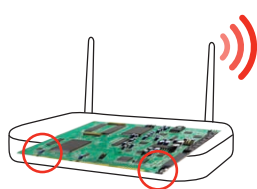

XR700 Nighthawk® Pro Gaming Router

Enhanced Active Antennas

Each new generation of routers grows more powerful than the last, delivering stronger WiFi signals with greater range. At the same time, the WiFi signals on mobile devices are not getting more powerful. This difference in WiFi performance - a strong WiFi signal from the router and weaker ones from mobile devices - reduces overall WiFi range and speed.

To meet this challenge, NETGEAR developed the industry's first Active Antennas technology. NETGEAR moved the WiFi amplifiers from their usual location, on the router's motherboard, up to the top of the antennas.

Active antennas help improve WiFi performance by amplifying signals in the antenna itself. Thereby avoiding any signal loss during transmission between antenna

and router board, as well as avoiding any noise insertion from the router board components. This provides cleaner and stronger receive signals for amplification from your mobile devices.

In the XR700, enhanced Active antennas also amplify the signals as they are sent to the devices thereby increasing overall range and throughput.

Weak signal strength