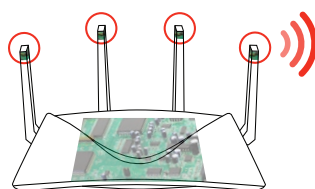

Effective signal strength