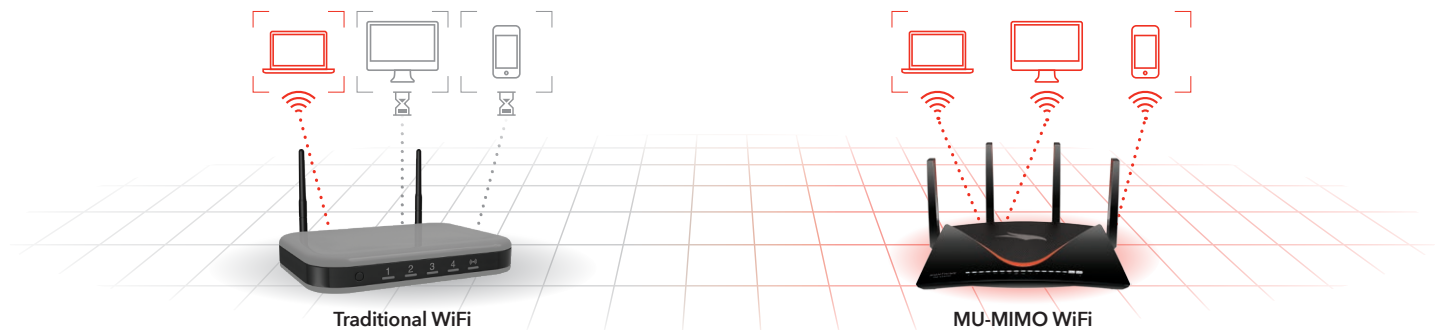

Effective signal strength

XR700 Nighthawk[®] Pro Gaming WiFi Router Active antennas compensate for weaker mobile device signals and effectively improve signal strength.

Multi-User MIMO (MU-MIMO)

Traditional WiFi routers can stream data to only one device in the home at a time. When multiple devices are connected to the router, each device needs to take its turn, and then wait before receiving more data. This can lead to slower network and Internet speeds. Using Multi-User MIMO technology, NETGEAR routers can stream data to multiple devices simultaneously. With MU-MIMO, your WiFi network can deliver faster throughput to every MU-MIMO connected device. That means faster downloads and smoother streaming for your devices.

Enjoy simultaneous streaming with MU-MIMO

Data sent to one device at a time

Data sent to multiple devices simultaneously

The 10G Setup You've Been Waiting For

Now a router that you can use to create a perfect 10G gaming setup. Speed up the link between your router and gaming PC by running at up to 10 times faster while playing online. Go ahead and stream your gameplay in 4K on Twitch as you always wanted to. Paired with the Nighthawk Pro Gaming SX10 Multi-Gig Ethernet Switch, you'll have a 10G-capable network for all your gaming and streaming traffic. (Requires compatible SFP+ module such as AXM765 to convert SFP+ into 10GBase-T or DAC (not included)).

XR700 Nighthawk[®] Pro Gaming Router

ReadySHARE[®] Vault—Automatic backup for Window PCs

ReadySHARE Vault is a free app that provides automatic, continuous backup of Windows PCs to the USB hard drive connected to the XR700 Nighthawk[®] Pro Gaming WiFi Router. The app has a wonderfully simple interface with intuitive backup settings—simply setup and forget and be assured that all your data on various home PCs in the home network is being continuously backed up. Never worry about losing your data again. Easy single click setup to back up the Window PCs on the home network.