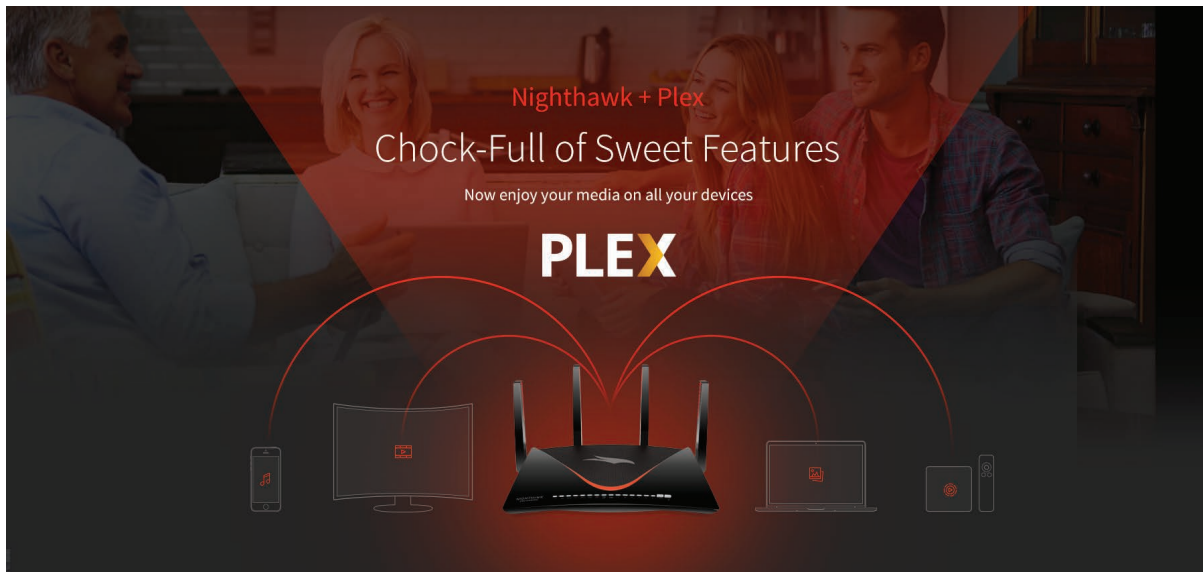

XR700 Nighthawk® Pro Gaming Router

Industry's First Gaming Router with Plex Media Server

Plex. All your movie, TV show, music, video, and photo collections at your fingertips. Anywhere, anytime. Serve all your media with Plex Media Server on your XR700 Nighthawk® Pro Gaming WiFi Router, without need for a computer.