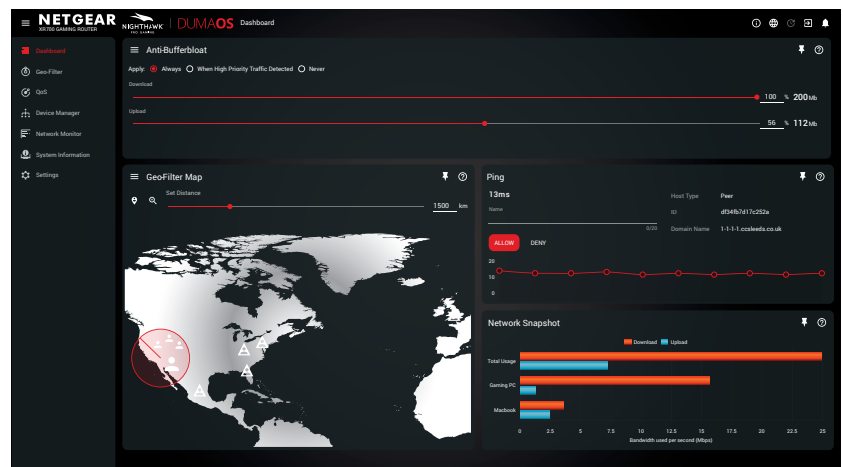

Advanced Gaming & Streaming

XR700 Nighthawk[®] Pro Gaming WiFi Router uses state-of-the-art software to optimize your internet connection by stabilizing ping, reducing lag spikes, and keeping you in the game with reliable

wired and wireless connectivity for fast-paced gaming. Personalize your gaming dashboard to view real-time bandwidth utilization by device, ping and many other parameters. Limit lag and get a

guaranteed local connection with Geo Filter or enable Quality of Service to ensure gaming traffic is always prioritized and gets maximum bandwidth.

XR700 Nighthawk[®] Pro Gaming Router

Guarantee Local Game Hosts

Geo-Filter lets you fix your gaming lag by limiting distance to servers or other players. You can get a guaranteed local connection and create a blacklist or whitelist of your preferred servers.

Interactive and Intuitive Dashboard

View real-time bandwidth utilization by device, ping and your favorite features.

XR700 Nighthawk[®] Pro Gaming Router

Speed

Get blazing fast WiFi and high-speed Gigabit Ethernet ports for all your gaming needs.