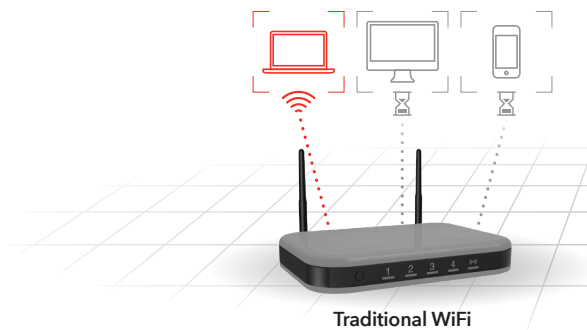

Effective signal strength

XR700 Nighthawk[®] Pro Gaming WiFi Router Active antennas compensate for weaker mobile device signals and effectively improve signal strength.

Multi-User MIMO (MU-MIMO)

Traditional WiFi routers can stream data to only one device in the home at a time. When multiple devices are connected to the router, each device needs to take its turn, and then wait before receiving more data. This can lead to slower network and Internet speeds. Using Multi-User MIMO technology, NETGEAR routers can stream data to multiple devices simultaneously. With MU-MIMO, your WiFi network can deliver faster throughput to every MU-MIMO connected device. That means faster downloads and smoother streaming for your devices.

Enjoy simultaneous streaming with MU-MIMO

Data sent to one device at a time

Data sent to multiple devices simultaneously

The 10G Setup You've Been Waiting For

Now a router that you can use to create a perfect 10G gaming setup. Speed up the link between your router and gaming PC by running at up to 10 times faster while playing online. Go ahead and stream your gameplay in 4K on Twitch as you always wanted to. Paired with the Nighthawk Pro Gaming SX10 Multi-Gig Ethernet Switch, you'll have a 10G-capable network for all your gaming and streaming traffic. (Requires compatible SFP+ module such as AXM765 to convert SFP+ into 10GBase-T or DAC (not included)).