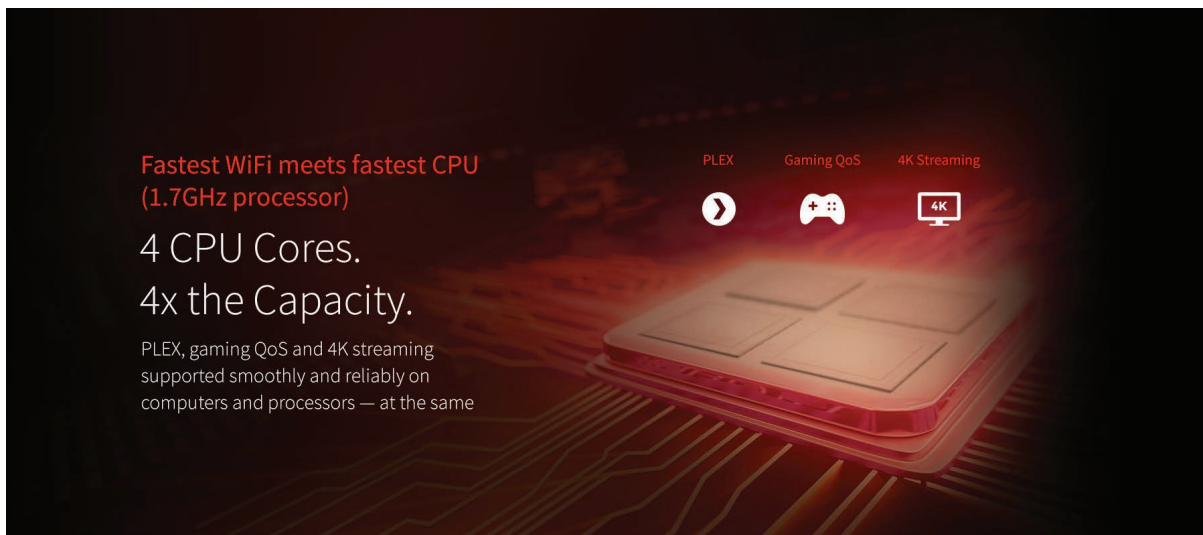

XR700 Nighthawk[®] Pro Gaming Router

Industry's First Gaming Router with Plex Media Server

Plex. All your movie, TV show, music, video, and photo collections at your fingertips. Anywhere, anytime. Serve all your media with Plex Media Server on your XR700 Nighthawk[®] Pro Gaming WiFi Router, without need for a computer.

Powerful Quad-Core 1.7GHz Processor

Wired or wireless, the 1.7GHz Quad-Core processor boosts your network performance up to 7.2Gbps*.

XR700 Nighthawk[®] Pro Gaming Router

Enhanced Active Antennas

Each new generation of routers grows more powerful than the last, delivering stronger WiFi signals with greater range. At the same time, the WiFi signals on mobile devices are not getting more powerful. This difference in WiFi performance - a strong WiFi signal from the router and weaker ones from mobile devices - reduces overall WiFi range and speed.