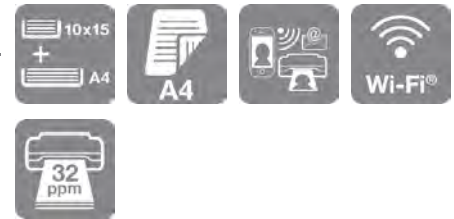

Expression Photo XP-55

DATASHEET / BROCHURE

Create and share superior photo prints with this easy-to-use, 6-colour Wi-Fi printer with Epson Connect and CD/DVD printing

Ideal for photo enthusiasts looking for superior photo printing. The Expression Photo XP-55 uses Claria Photo HD ink to ensure photos will last for generations¹. The addition of Wi-Fi and mobile printing with Epson Connect² make sharing your creations quick and easy. You also benefit from dual paper trays and CD/DVD printing capability.