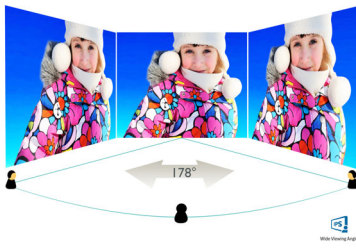

Philips
LCD display

E Line
32 (viewable 31.5"/80 cm)
Full HD (1920 x 1080)

323E7QDAB

Expand your experience

Expand your viewing experience with this big Philips display. With this expansive 32" class full HD display you can truly immerse yourself in the game, or even give yourself the space you need to spread out your work.

- HDMI-ready for Full HD entertainment
- Built-in stereo speakers for multimedia

PHILIPS

LCD display
E Line 32 (viewable 31.5"/80 cm), Full HD (1920 x 1080)

Highlights

IPS technology

IPS displays use an advanced technology that gives you extra-wide viewing angles of 178/178 degrees, making it possible to view the display from almost any angle. Unlike standard TN panels, IPS displays give you remarkably crisp images with vivid colours, making them ideal not only for Photos, movies and web browsing, but also for professional applications that demand colour accuracy and consistent brightness at all times.

16:9 Full HD display

Picture quality matters. Regular displays deliver quality, but you expect more. This display features enhanced Full HD 1920 x 1080 resolution. With Full HD for crisp detail paired with high brightness, incredible contrast and realistic colours, expect a true-to-life picture.

Specifications

Picture/Display

- LCD panel type: IPS technology
- Backlight type: W-LED system
- Panel Size: 31.5 inch/80 cm
- Effective viewing area: 698.4 (H) x 392.85 (V)
- Aspect ratio: 16:9
- Optimum resolution: 1920 x 1080 @ 60 Hz
- Response time (typical): 5 ms (Grey to Grey)*
- Brightness: 250 cd/m²
- Contrast ratio (typical): 1000:1
- SmartContrast: 20,000,000:1
- Pixel pitch: 0.364 x 0.364 mm
- Viewing angle: 178° (H)/178° (V), @ C/R > 10
- Flicker-free
- Picture enhancement: SmartImage Lite
- Display colours: 16.7 M
- Scanning Frequency: 30 - 83 kHz (H)/56 -76 Hz (V)
- sRGB