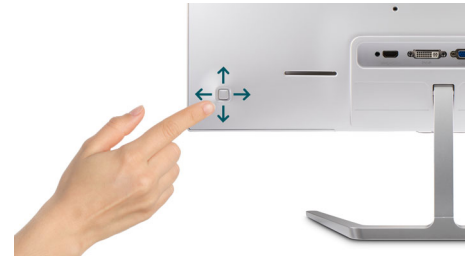

323E7QDAB/00

sharpness of images and videos for ultimate display performance - all in real time with the press of a single button.

EasySelect Menu Toggle Key

The discreetly placed EasySelect Menu Toggle Key allows you to make quick and easy adjustments to monitor settings in the On-Screen Display menu.