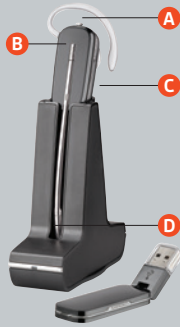

## KEY FEATURES

- A** One-touch vol +/-, mute, flash
- B** One-touch call answer/end
- C** Hot swappable battery for unlimited talk time\*
- D** Noise-cancelling microphone

**SAVI 440/445**  
Convertible