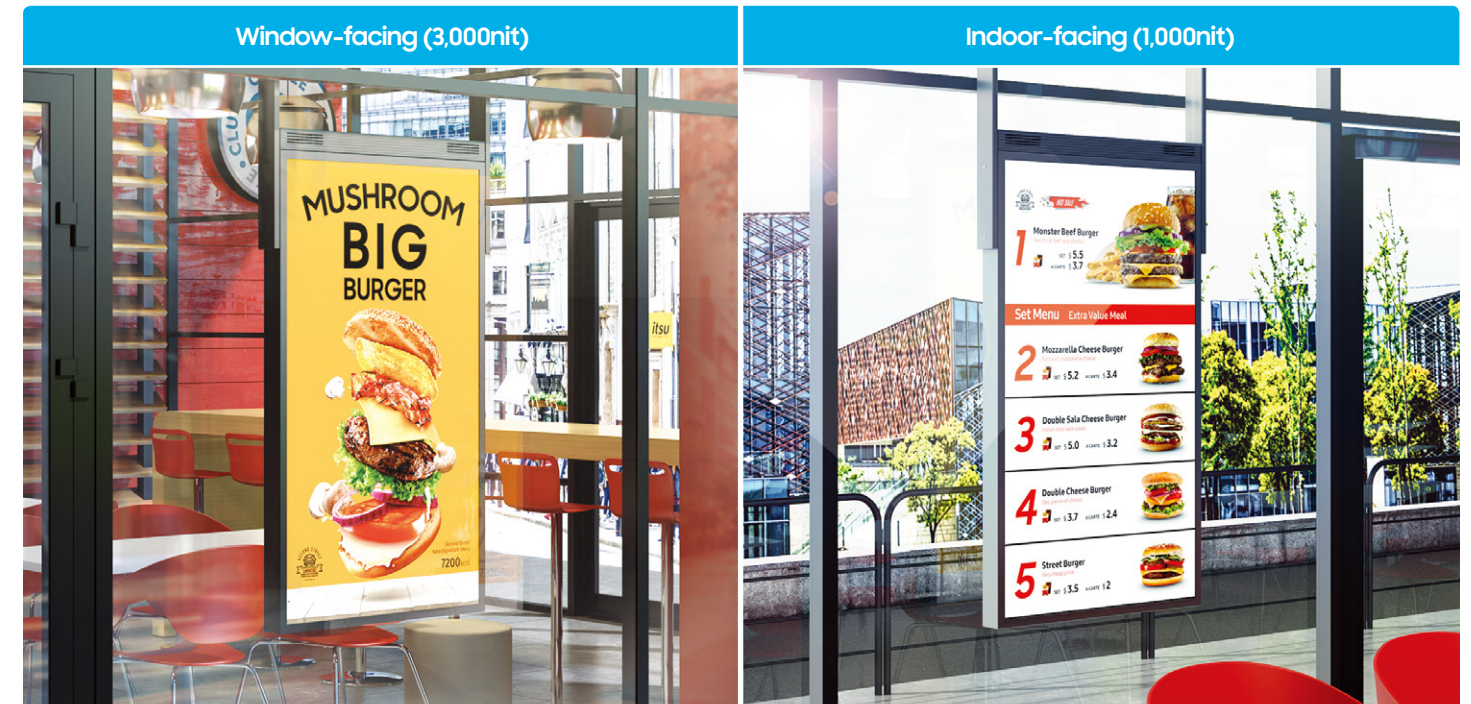

Modernize space with flexible design

The OMN-D Series can be easily mounted either on a stand or hung from a ceiling, giving retailers more options for positioning. The smart design creates a clean look that promotes easier customer engagement without aesthetic distraction and offers flexibility in how valuable space on the floor is designed and utilized. With a hidden top cover, cable management is clear of clutter, and due to the slim depth, the display does not divert attention away from the store's products.