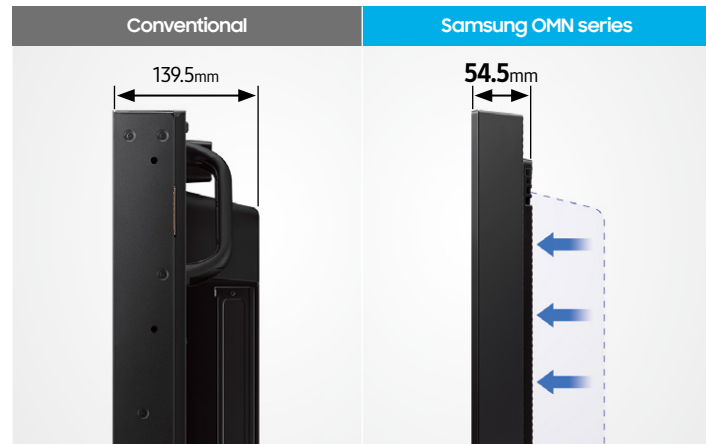

Modernize space with slim design

Through innovative design, the OMN Series delivers a real-to-life picture with a remarkably slim 54.5mm depth. Its compact size makes the display a natural extension of the store, as opposed to an addition that ties up valuable space. It also gives retailers greater flexibility in storefront design. Meanwhile, customers remain focused on rich, engaging content on a sleek, sophisticated display and not distracted by a bulky display.

* "Conventional" refers to Samsung's OMD-W series.