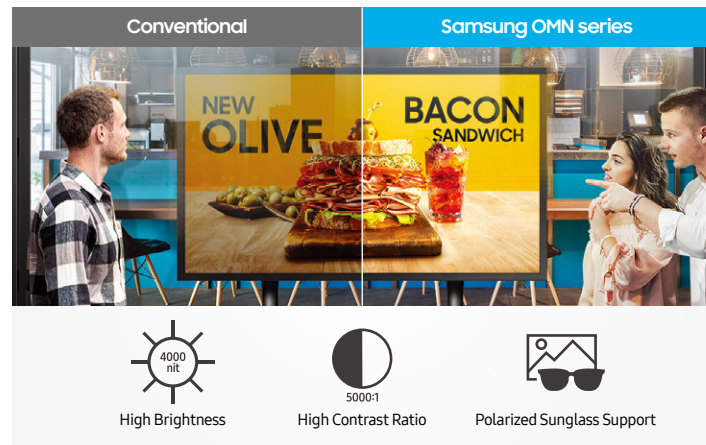

Key features

Foster brilliant presentation for all

Unlike conventional digital signage, the OMN Series delivers outstanding content, regardless of outdoor elements. Featuring 4,000nit brightness and a high contrast ratio of 5,000:1, the OMN Series' display remains bright and clear, delivering an uncompromised picture that will capture the attention of potential customers – even under the scrutiny of direct sunlight. In addition, blindness is removed when looking at the sign with polarized sunglasses.

* "Conventional" refers to Samsung's OMD-W series.