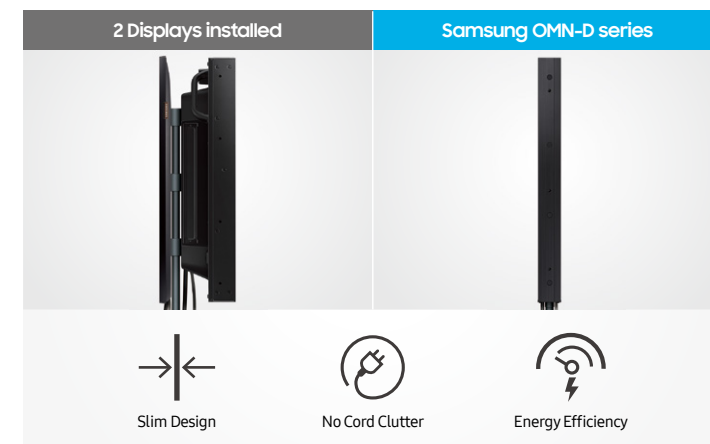

Maximize operational efficiency

With a sleek, efficient design, the OMN-D Series gives retailers the freedom to easily customize small storefront window displays. Unlike conventional displays that are both bulky and limit positioning options, the OMN-D Series frees up space, offering retailers more room to market themselves to potential customers. Additionally, the displays are easily activated with one electric power cord and one LAN cable, drastically reducing cord clutter and increasing energy efficiency.