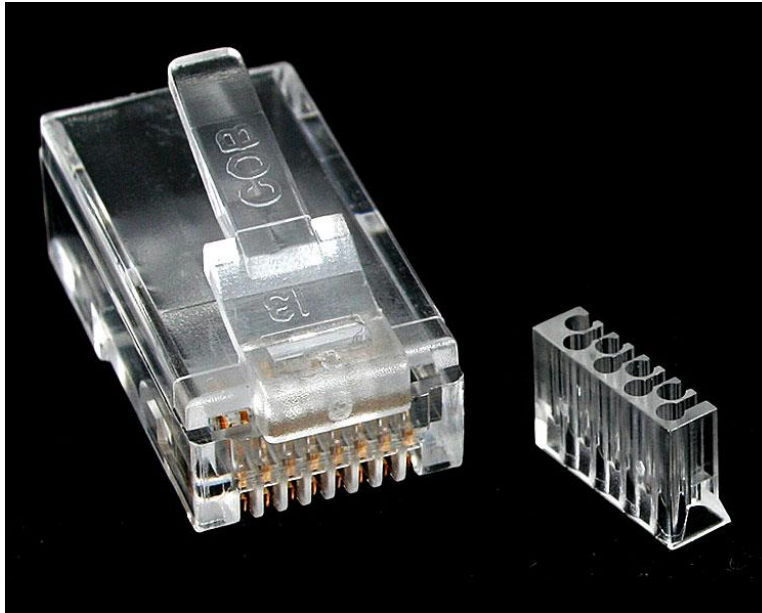

Cat 6 RJ45 Modular Plug for Solid Wire - 50 Pack

Product ID: CRJ45C6SOL50

This Cat 6 RJ45 Modular Plug can be used with Cat 6 bulk cables, allowing you to easily terminate your Cat 6 cable to the exact length required.

Certifications, Reports and Compatibility

Applications

- Used with Cat 6 Bulk cables
- Securely terminates Category 6 Cables

Features

- Allows you to easily terminate your Cat 6 cable to the exact length required
- Designed to fit all Cat 6 Patch Cables

	Warranty	2 Years
Connector(s)	Connector Type(s)	1 - RJ-45 Male
Physical Characteristics	Color	Clear
	Weight of Product	2.2 oz [62 g]
Packaging Information	Package Height	1.2 in [30 mm]
	Package Length	8.9 in [22.5 cm]
	Package Quantity	50
	Package Width	4.9 in [12.5 cm]
	Shipping (Package) Weight	2.4 oz [67 g]
What's in the Box	Included in Package	1 - Cat 6 RJ45 Modular Plug for Solid Wire - 50 Pack