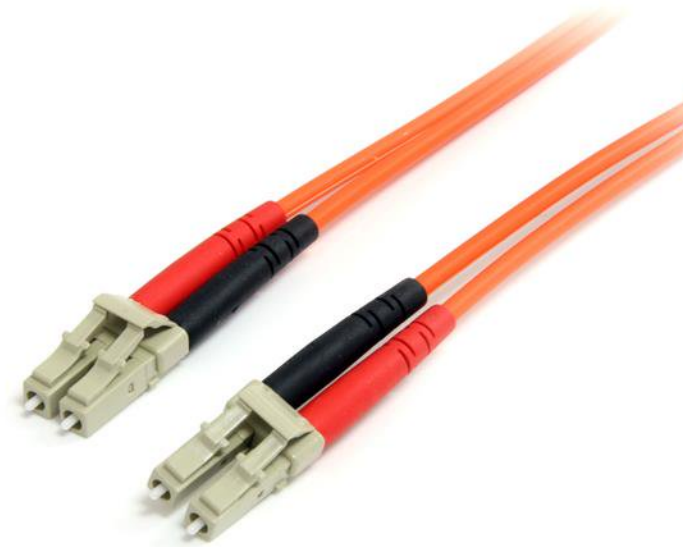

Fiber Optic Cable - Multimode Duplex 62.5/125 - LSZH - LC/LC - 2 m

Product ID: FIBLCLC2

The FIBLCLC2 2-meter (6.6ft) Multimode 62.5/125 Duplex Fiber Patch Cable is terminated at both ends with LC (male) connectors, to provide the necessary connection between fiber networking devices for high-speed, long distance networks.

This LC-LC patch cable is housed in a LSZH (Low-Smoke, Zero-Halogen) flame retardant jacket, to ensure minimal smoke, toxicity and corrosion when exposed to high sources of heat, in the event of a fire. Making it ideal for use in industrial settings, central offices and schools, as well as residential settings where building codes are a consideration.

To ensure optimum performance, our multimode fiber duplex cable is individually tested and certified to be within acceptable optical insertion loss limits for guaranteed compatibility and 100% reliability.