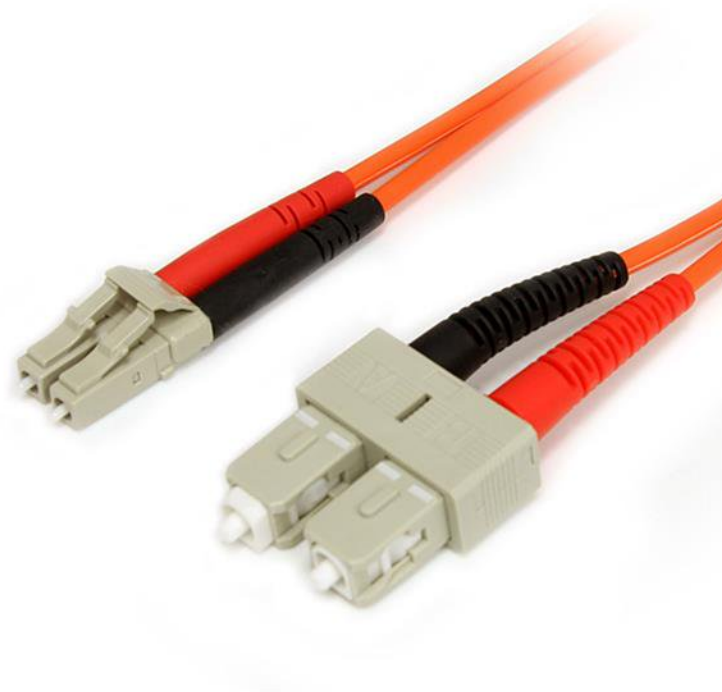

Fiber Optic Cable - Multimode Duplex 62.5/125 - LSZH - LC/SC - 3 m

Product ID: FIBLCSC3

The FIBLCSC3 3-meter (10ft) Multimode 62.5/125 Duplex Fiber Patch Cable is terminated with one LC (male) connector and one SC (male) connector, to provide the necessary connection between fiber networking devices for high-speed, long distance networks.

This LC-SC patch cable is housed in a LSZH (Low-Smoke, Zero-Halogen) flame retardant jacket, to ensure minimal smoke, toxicity and corrosion when exposed to high sources of heat, in the event of a fire. Making it ideal for use in industrial settings, central offices and schools, as well as residential settings where building codes are a consideration.

To ensure optimum performance, our multimode fiber duplex cable is individually tested and certified to be within acceptable optical insertion loss limits for guaranteed compatibility and 100% reliability.

Backed by Lifetime Warranty, our LC-SC Multimode Fiber Patch cable is guaranteed to provide long-lasting dependability, and top quality performance.

Certifications, Reports and Compatibility

Applications