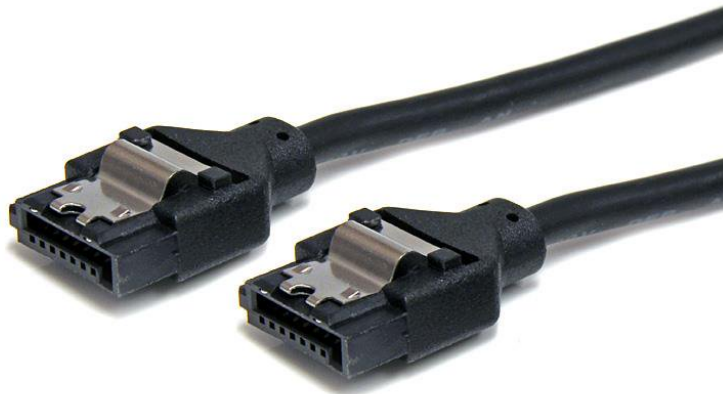

12in Latching Round SATA Cable

Product ID: LSATARND12

The LSATARND12 1-foot/12-inch latching round SATA cable is a high quality SATA 6Gbps cable that features a rounded design to help improve airflow inside a computer or server case by providing less resistance as air passes around the cable, in turn helping to ensure optimal cooling for optimized system performance.

This durable cable also features latching connectors, which lock when connected to a supporting (latchable) SATA port to, ensuring a snug, secured data connection every time to prevent accidental disconnects.

Features

- Round cable with straight latching connections
- Supports fast data transfer rates of up to 6 Gbps when used with SATA 3.0 compliant drives
- Compliant with SATA 6Gb/s Specifications

	Warranty	Lifetime
Hardware	Cable Jacket Type	PVC
Performance	Type and Rate	SATA III (6 Gbps)
Connector(s)	Connector A	1 - SATA (7 pin, Data) Latching Receptacle
	Connector B	1 - SATA (7 pin, Data) Latching Receptacle
Physical Characteristics	Cable Length	304.8 mm [12 in]
	Color	Black
	Connector Style	Latching
	Product Height	5 mm [0.2 in]
	Product Length	304.8 mm [12 in]
	Product Weight	8 g [0.3 oz]
	Product Width	10 mm [0.4 in]
	Wire Gauge	30 AWG
Packaging Information	Package Quantity	1
	Shipping (Package) Weight	13 g [0.5 oz]
What's in the Box	Included in Package	1 - 12in Round Latching SATA Cable