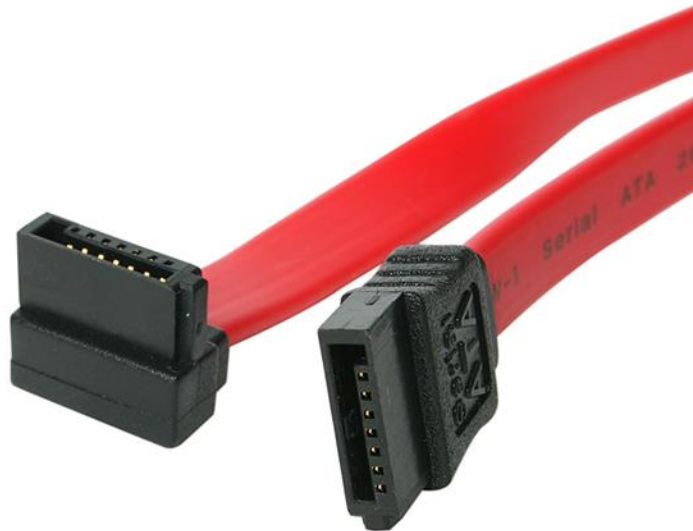

12in SATA to Right Angle SATA Serial ATA Cable

Product ID: SATA12RA1

The SATA12RA1 Right Angle (90-degree) SATA Cable features a standard (straight) SATA receptacle as well as a right-angled SATA receptacle, providing a simple 12-inch connection to a Serial ATA drive, with full SATA 3.0 bandwidth support of up to 6Gbps when used with SATA 3.0 compliant drives.

The right-angled SATA connection enables you to plug in your Serial ATA hard drive in hard to reach areas or tight spaces, while the low profile and flexible design of the cable improves airflow and reduces clutter in your computer case, helping to keep the case clean and cool.

Features

- 1x SATA connector
- 1x Right-angled/90-degree SATA connector
- Supports full SATA 3.0 6Gbps bandwidth
- Compatible with both 3.5" and 2.5" SATA hard drives
- Provides 12" in cable length

| | | |
|---------------------------------|---------------------------|--|
| | Warranty | Lifetime |
| Hardware | Cable Jacket Type | PVC - Polyvinyl Chloride |
| | Number of Conductors | 2 |
| Performance | Type and Rate | SATA III (6 Gbps) |
| Connector(s) | Connector A | 1 - SATA (7 pin, Data) Receptacle |
| | Connector B | 1 - SATA (7 pin, Data) Receptacle |
| Physical Characteristics | Cable Length | 304.8 mm [12 in] |
| | Color | Red |
| | Connector Style | Straight to Right Angle |
| | Product Length | 304.8 mm [12 in] |
| | Product Weight | 9.7 g [0.3 oz] |
| | Wire Gauge | 26 AWG |
| Packaging Information | Package Quantity | 1 |
| | Shipping (Package) Weight | 14.7 g [0.5 oz] |
| What's in the Box | Included in Package | 1 - 12in SATA to Right Angle SATA Serial ATA Cable |