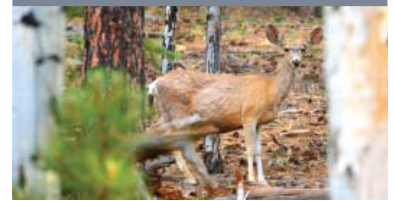

Hunting Trails