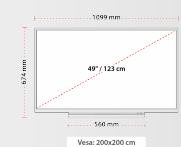

XUHD TV Series

U78 SERIES | EAN: 5055862316498

- ⊙ Ultra HD (4K)
- ⊙ 3x HDMI™, 2x USB
- ⊙ WCG (Wide Color Gamut)
- ⊙ Dolby Vision HDR
- ⊙ Sound by Onkyo

4K ULTRA HD **DOLBY VISION™** **WIDE COLOR GAMUT** **SOUND BY ONKYO**

A+

100kWh
Annually

69W
Watt

0,5W
Standby