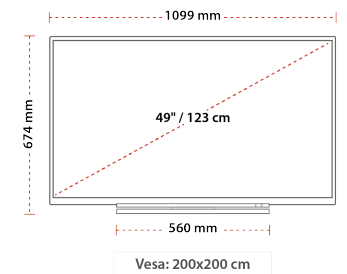

Features

Connection Ports

SIDE

BACK

Size Info

DISPLAY

Screen Size (inch / cm)	49" / 124cm
Resolution	UHD (3840 x 2160)
Panel Type	E-LED
Brightness	300

VIDEO

MECHANICAL

Boxed dimensions (mm)	1195 x 145 x 775
Dimensions with stand (mm)	191 x 1099 x 674
Dimensions without Stand (mm)	55 x 1099 x 660
Gross Weight (kg)	22
Net Weight (kg)	18
VESA (Wall mount) WxH	200 x 200
Container info (Pile-20ft / 40ft / 40ftHQ / Truck)	213/480/480/567
Container info (Palletized-20ft / 40ft / 40ftHQ / Truck)	126/294/441/546