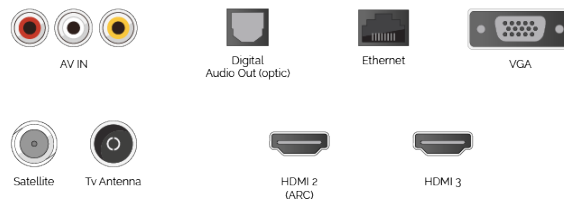

Features

Connection Ports

SIDE

BACK

Size Info

DISPLAY

Screen Size (inch / cm)	49" / 124cm
Resolution	UHD (3840 x 2160)
Panel Type	E-LED
Brightness	300

VIDEO

Wide Color Gamut	YES
HDR	HDR10, HLG, Dolby Vision HDR
Dolby Vision HDR	YES
MEMC	NO
UHD Upscaler	YES
Picture Modes	Dynamic, Game,Sports, Cinema, Natural, User

SOUND

Sound by Onkyo	YES
Audio Output Power (RMS)	2x12W
Dolby Audio™	YES
DTS™ Decoder	DTS™ HD + DTS™ TruSurround
Internal Subwoofer	NO
Speaker Type	Front Firing Speaker Box
Equalizer	5 Band
Ger (D) + Nicam Stereo	YES
Sound Modes	Music, Movie, Speech, Classic, Flat, User