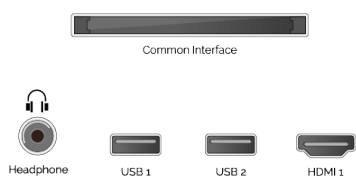

S O U N D B Y **ONKYO**

Sound by Onkyo: Working in collaboration with Onkyo, a global force in audio, Toshiba is bringing TV to life with enhanced sound quality. Featuring built-in Onkyo speakers and speaker boxes, the TVs ensure clearer audio for both on-screen dialogue and music. Tuned by Onkyo engineers, the speakers are designed to ensure life-like, precise sound that can be heard equally well from any seat in the room.

Features

Connection Ports

SIDE

BACK

Size Info

DISPLAY

Screen Size (inch / cm)	49" / 124cm
Resolution	UHD (3840 x 2160)
Panel Type	E-LED
Brightness	300

VIDEO