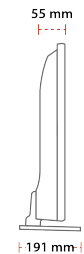

Features

Connection Ports

SIDE

BACK

Size Info

DISPLAY

Screen Size (inch / cm)	49" / 124cm
Resolution	UHD (3840 x 2160)
Panel Type	E-LED
Brightness	300

VIDEO