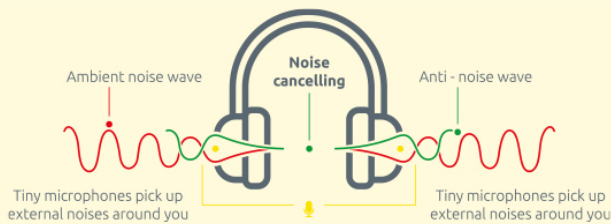

Tilde Air Premium

"The Tilde Air Premium is a headset intended for workers in open workspaces and offices.

This allows you to adapt ambient sounds in an adaptable manner and to communicate sound-free and / or to work concentrated.

Headphones with active noise canceling are headphones that reduce unwanted ambient noise. This differs from passive headphones, which, when they reduce ambient noise at all, use techniques such as sound isolation.

To cancel the lower frequencies of noise, noise-canceling headphones use active noise canceling. They include a microphone that measures the ambient noise, generates a waveform that is exactly the negative of the ambient noise and mixes it with any audio signal the listener desires. Noise Cancelling Headphones specify the amount of noise they can cancel in terms of decibels.

Would you like to be able to fully concentrate on a quiet place? Push the slider down to gradually reduce background noise and eliminate distractions. The white light indicates that you do not want to be disturbed.