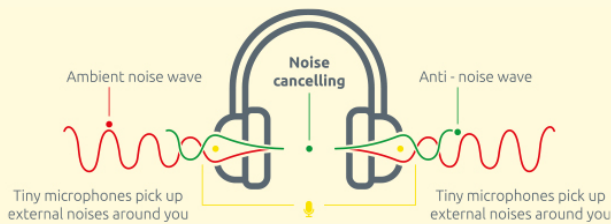

# Tilde Air Premium

Active Noise Cancelling headset

The Tilde Air Premium is a headset intended for workers in open workspaces and offices.

This allows you to adapt ambient sounds in an adaptable manner and to communicate sound-free and / or to work concentrated.

To cancel the lower frequencies of noise, noise-canceling headphones use active noise canceling. They include a microphone that measures the ambient noise, generates a waveform that is exactly the negative of the ambient noise and mixes it with any audio signal the listener desires. Noise Cancelling Headphones specify the amount of noise they can cancel in terms of decibels.

Would you like to be able to fully concentrate on a quiet place? Push the slider down to gradually reduce background noise and eliminate distractions. The white light indicates that you do not want to be disturbed.