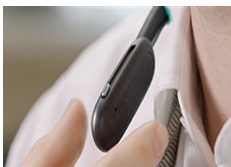

Benefits Tilde Air Premium

Suppress noise

Tilde Air has an active noise reduction that is adjustable from 0 to -30dB. Using a simple slider, you can gradually reduce background noise and eliminate distractions.

Collaborate

These selective headphones with active noise canceling provide clear communication in loud places and efficiently reduce background noise.