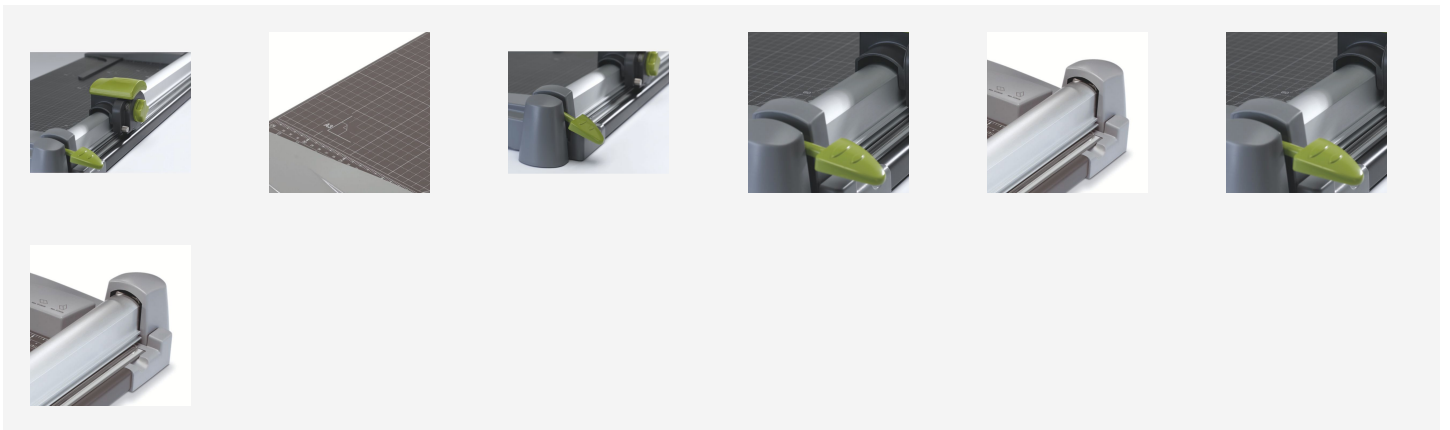

## Rexel SmartCut™ A525Pro 3-in-1 A3 Trimmer

With a 30-sheet capacity and a choice of 3 trim styles, this multifunctional A3 rotary trimmer can handle most office cutting projects. Switch safely from straight cut to perforate, or score at the turn of a dial. Use the paper clamp and magnetised back stop for a precise trim every time.

### Attributes

- Easy and safe to change between cutting styles  
- simply rotate the dial on the easy-to-grip handle
- Durable metal base gives great stability and accuracy when trimming; marked with paper guides for A3, A4, A5 and A6 sizes
- The 'EasyLock' Paper Clamp holds paper securely in place when trimming
- Magnetised back stop can be easily moved to suit paper requirements to help align paper for a more precise cut

### Specifications

Number	2101968
Colour	anthracite
Weight	4546 g
Pallet quantity	14
EAN code	5028252250405