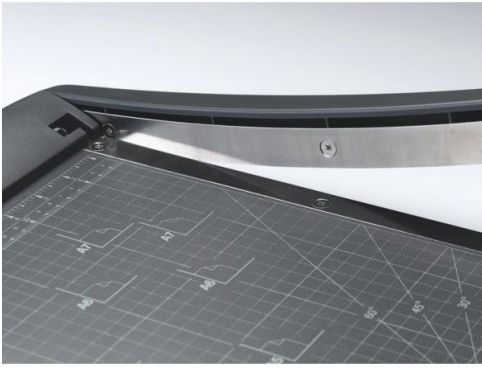

Rexel ClassicCut™ CL120 A3 Guillotine Charcoal

Trim up to 10 sheets of A3 paper safely, quickly and accurately with the lightweight ClassicCut™ CL120 guillotine – perfect for the home office or business desktop. The stainless steel cutting blade is self-sharpening for a clean cut every time, meanwhile its unbreakable safety guard protects your fingers.

Attributes

- Lightweight plastic base is marked with grid lines, measurements and paper guides for an accurate cut
- Self-sharpening stainless steel blade with an ergonomic handle
- Use the Blade Lock when guillotine is not in use for added safety
- Non-slip feet for stability when trimming
- Cutting length: A3 (460 mm)

Specifications

Number	2101971
Colour	anthracite
Dimensions (W x H x D)	388 x 108 x 632 mm
Weight	2711 g
Pallet quantity	30
EAN code	5028252250436