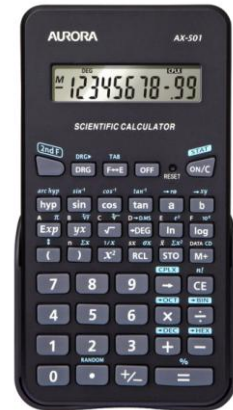

CK50 Class Pack

AX-501

- 10 Digit single line LCD display
- A total of 131 functions
- Slide on protective hard case
- Complex Number calculations
- Number Base conversions

The CK50 is a convenient class pack of 30 x AX-501 calculators packed into a Gratnells extra deep storage tray, it includes a foam stacking insert that holds the calculators securely and allows for easy stock checking when distributing or collecting the calculators. There is also a clear plastic lid for secure transport and to protect the calculators during storage. The Gratnells storage tray is compatible with Gratnells' storage systems commonly used in schools.

The AX-501 is a great value for money entry level scientific calculator featuring a clear 10 digit LCD display, a very durable and robust case, and a total of 131 functions including Complex Number calculations and a very useful BIN/HEX/OCT/DEC base conversion function.

The CK50 is a great class pack of exam compliant scientific calculators that can be distributed to the whole class or used as an ideal back up set of calculators during examinations.

CK50 Contains:

- 30 x AX-501 calculators.
- A blue extra deep Gratnells storage tray.
- A clear plastic lid for secure storage.
- A foam stacking insert for stock counting.
- Dimensions : 340x465x295mm
- Weight: 6.8kg
- Barcode: 6925781416526