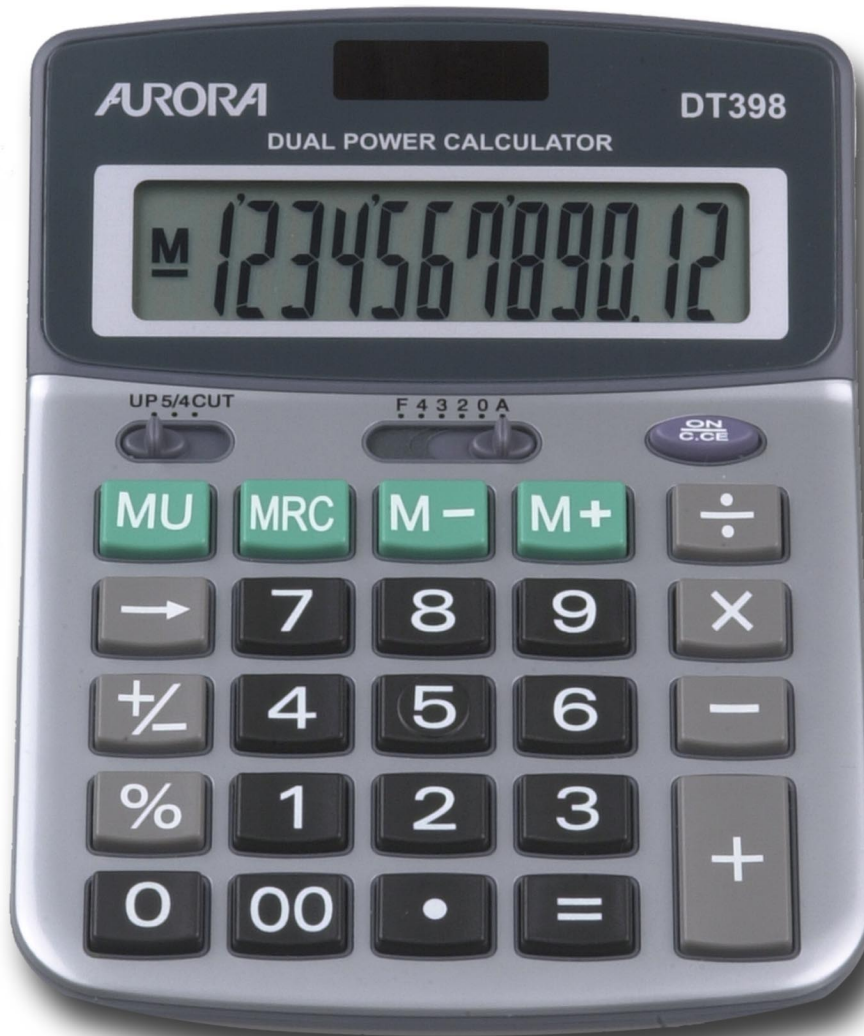

AURORA

DT398

AURORA

DT398 Specifications

*Robust semi-desktop model
with durable metal facia*

Display

Digits 12
Type Fixed angle easy view LCD

Power source

*Solar powered, with battery backup for poor light conditions
Auto power off*

Functions

Backspace correction	Yes
Decimal point selector	F,4,3,2,0,A
Memory	3 key
+/- change sign	Yes
Double zero key	Yes
Grand total	No
Mark up	Yes
%	Yes
Rounding	Yes
Square root	No
Tax feature	No

Keys

Durable hard plastic

Dimensions

WxDxH 103 x 138 x 28mm

Accessories

Backup battery (included)	GP189
Equivalent codes	BSR54, LR1130, 389

www.aurora-ltd.co.uk