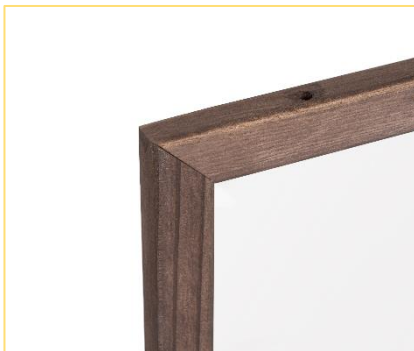

Product & Packaging Details:

Code	Description	Size W x H (mm)	Pack	EAN	Package Size (mm)	Net Weight (Kg)	Gross Weight (Kg)
GL07016201	Glass Rustic Desktop	900 x 600	1	5603750114284	1040 x 620 x 20	6.38	8.60
GL34016201	Glass Rustic Desktop	1040 x 700	1	5603750114291	1185 x 765 x 20	8.10	11.48
GL08016201	Glass Rustic Desktop	1200 x 900	1	5603750114314	1350 x 940 x 30	11.26	15.43
GL07011601	Glass Black Desktop *	900 x 600	1	5603750114321	1040 x 620 x 20	6.38	8.60
GL07016601	Glass White Desktop *	*900 x 600	1	5603750114338	1040 x 620 x 20	6.38	8.60
GL07019701	Glass Natural Desktop	900 x 600	1	5603750114345	1040 x 620 x 20	6.38	8.60
PE4004.10	Inkstring Marker Assorted	140 x 22	3 x 10	3560375029961	170 x 165 x 120	1.15	1.18
PE4204.1	Inkstring Marker Assorted	140 x 22	12	5603750299936	141 x 133 x 45	0.36	0.39

* Black and White Wood Frame for interior use only