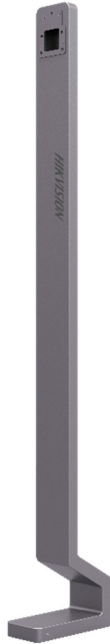

DS-KAB671-B

Floor Stand for DS-K1T671M Terminal

Specifications

DS-KAB671-B	
Material	SPCC
Weight	6.7 kg (14.8 lb)
Dimensions (W × H × D)	98.5 mm × 1342 mm × 225 mm (3.9" × 52.8" × 8.9")

Available Models: DS-KAB671-B

Dimensions