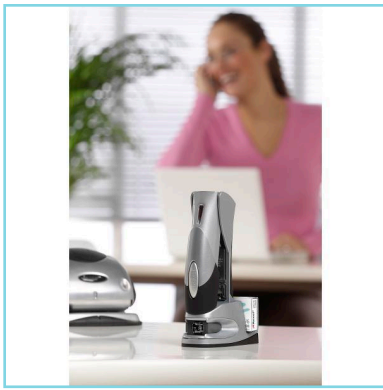

Gazelle Stapler&GPod Dock Silver/Black

Gazelle with GPod

2101417

Product Description

Rexel is the leading company in innovative product development and product design. Whether it is "Soft Feel" materials on the surfaces and base for easy stapling, ergonomic design for optimal force transfer, or innovations like the Patented StapleScope window – the wide range of Rexel staplers has something to suit every need.

Features

- Durable metal design with non-slip, rubberised base
- 5 years guarantee
- Gazelle stapler also available without the G-Pod
- Everything immediately to hand: the practical 3-in-1 docking station comprises the stapler, 100 staples (26/6) and a staple remover

Specifications

- **Colour** Black/Silver
- **Stapler Size** Half Strip

Product information

Depth	151mm
Width	73mm
Height	213mm
Gross weight	0.535kg

Retail Packaging Information

Depth	151mm
Width	73mm
Height	213mm
Gross weight	0.535kg
UPC#	5028252175067
Unit quantity	1

Master Case Information

Depth	327mm
Width	281mm
Height	274mm
Gross weight	3.879kg
UPC#	5028253175066
Unit quantity	6

Shipping Information

Country of origin	HK
Minimum Order Quantity	6

General information

Colour	Silver / Black