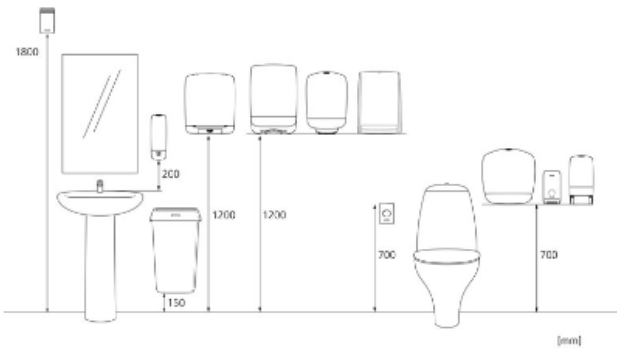

ISO9001

Product / Consumer pack

x 248 mm
y 350 mm
z 114 mm

White

0.982 kg

Transport pack

x 256 mm
y 360 mm
z 123 mm

1

1.176 kg

6414300090182

Transport pallet

x 800 mm
y 1230 mm
z 1200 mm

81

120.406 kg

6414300090199

Measurements and installing