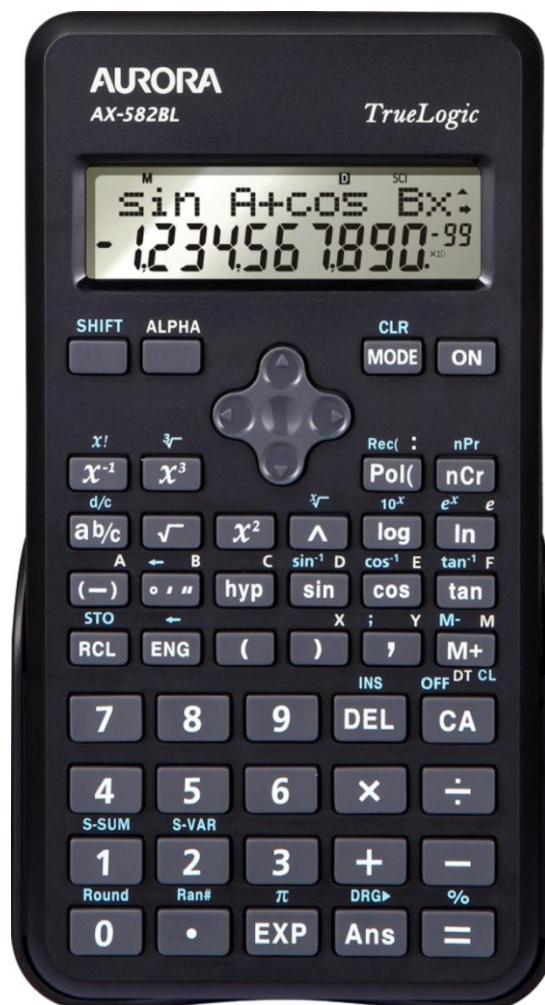

AX-582BL Scientific Calculator

The Aurora AX-582BL combines a 2 line LCD display that shows both the sum and answer with a TrueLogic® algebraic entry system which allows you to enter calculations in the order they are written. The AX-582BL is great value scientific calculator suitable for use on all UK exams, that permit the use of calculators.

- TrueLogic® Algebraic Entry
- 2 Line LCD display shows both sum and answer
- A total of 240 functions
- Slide on protective plastic case
- Screw fixed battery cover (2 x LR44 included)

Technical Specifications	
General Features	Direct replacement for the SC582
	240 Functions
	TrueLogic® algebraic entry system
	Twin line display
	Slide on protective case
	Durable plastic keys
	Battery powered (2 x LR44)
	Screw fixed battery cover
General Functions	Auto Power off
	Dimensions (wxdxh): 83x18x154mm
	Weight: 117g
	Multi-Replay function
	Fractions
	Expression Editing
	9 memories
	24 levels of parentheses
	FIX/SCI/NORM
	x, ÷, -, +, =, π, √, M+, M-, %
	Negative indicator
BackSpace/Delete	
Fraction/Decimal conversion	
Scientific and Statistical Functions	Degrees, Radians, Gradians
	Standard Deviation
	6 types of regression analysis
	Roots and powers
	Trigonomics (Sin/Cos/Tan)
	Hyperbolics
	Degrees/minutes/seconds
	Logarithms, Exponents and reciprocals
	Factorials, Permutations, Combinations
	Coordinate conversions
	Random Numbers
	Statistics Data editor

Various colour options available to order. MOQ's apply.

Did you know?

The AX-582BL is also available in a convenient class kit format complete with Grattells storage tray, storage foam insert and lid
CODE: CK-58