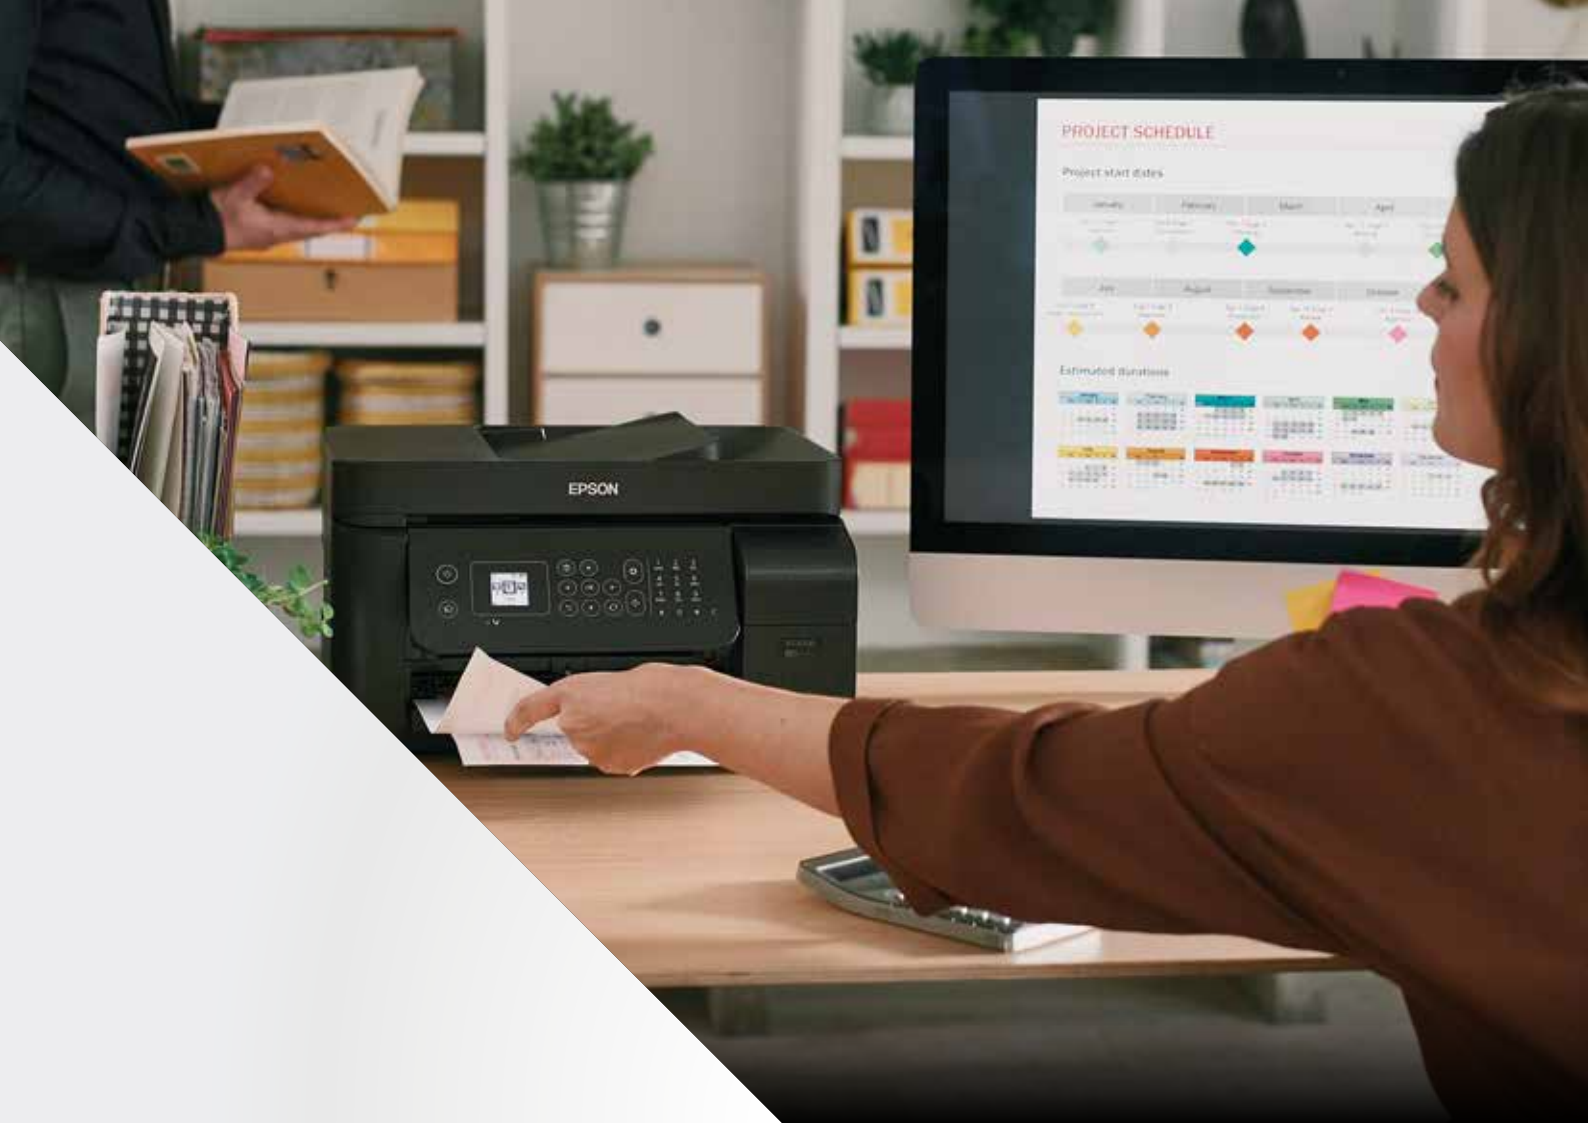

Reliable printing from start to finish

Ultra-low-cost printing

EcoTank printers deliver an unbeatable cost per page, helping to reduce the cost of ink by 90%⁷.

Print thousands of pages

Eliminate unexpected costs with up to 14,000 pages worth of ink included in the box, the equivalent of 88 cartridges on average⁷.

Easy-to-use

Enjoying hassle-free printing is as easy as 1-2-3.

1. Fill the tanks
2. Set-up the printer
3. Print