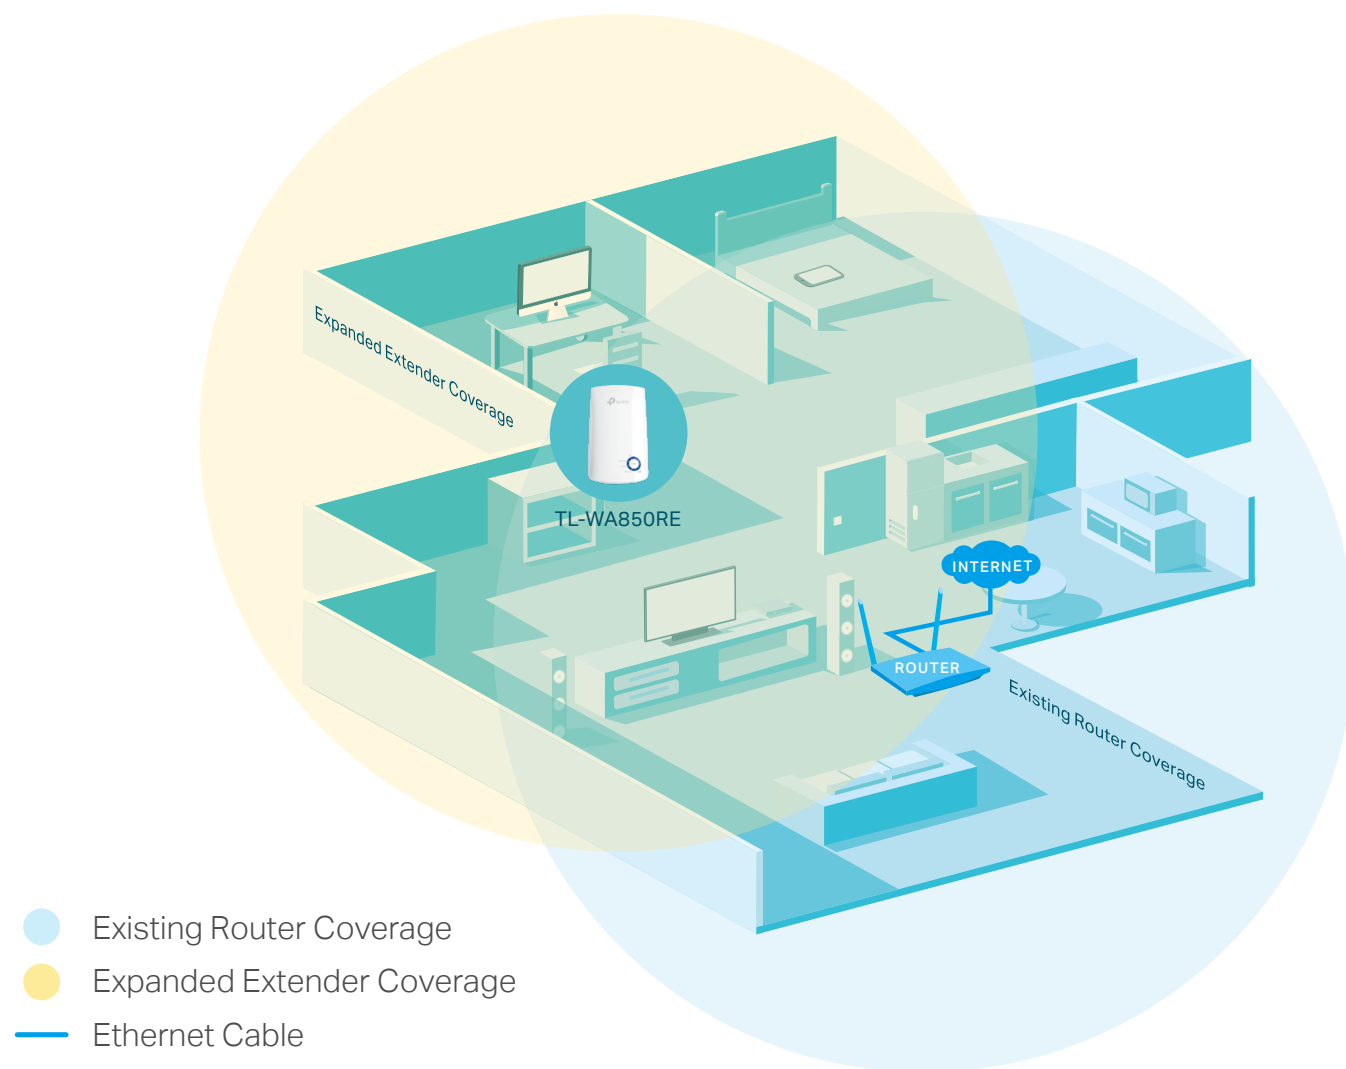

# 300Mbps Wi-Fi Range Extender

Stable Wi-Fi Extension

TL-WA850RE

Easy Setup

Tether App

Access Point Mode

## Extend the Range of Your Wi-Fi Network

The 300Mbps Wi-Fi Range Extender connects to your router wirelessly, strengthening and expanding its signal into areas it can't reach on its own, achieving speed of 300Mbps.

## Perfect Location at a Glimpse

The Intelligent Signal lights help you quickly find the best location to install the range extender.