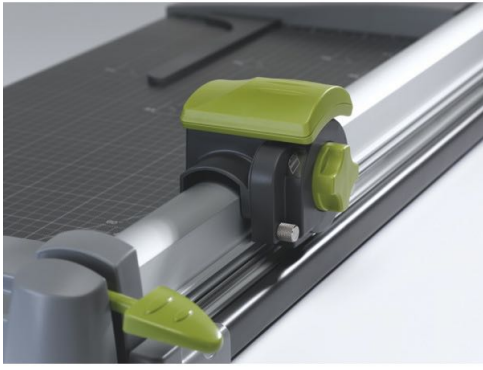

Rexel SmartCut™ A535Pro 3-in-1 A2 Trimmer

With a 30-sheet capacity and a choice of 3 trim styles, this multifunctional A2 rotary trimmer can handle most office cutting projects. Switch safely from straight cut to perforate, or score at the turn of a dial. Use the paper clamp and magnetised back stop for a precise trim every time.

Attributes

- Easy and safe to change between cutting styles
- simply rotate the dial on the easy-to-grip handle
- Durable metal base gives great stability and accuracy when trimming; marked with paper guides for A2, A3, A4, A5 and A6 sizes
- The 'EasyLock' Paper Clamp holds paper securely in place when trimming
- Magnetised back stop can be easily moved to suit paper requirements to help align paper for a more precise cut