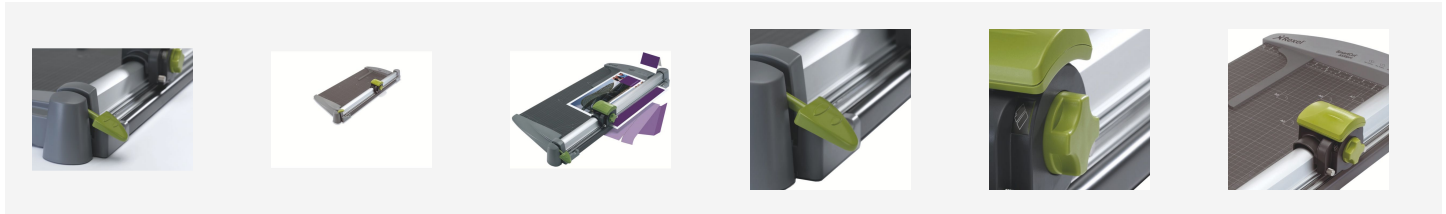

Rexel SmartCut™ A535Pro 3-in-1 A2 Trimmer

With a 30-sheet capacity and a choice of 3 trim styles, this multifunctional A2 rotary trimmer can handle most office cutting projects. Switch safely from straight cut to perforate, or score at the turn of a dial. Use the paper clamp and magnetised back stop for a precise trim every time.

Attributes

- Easy and safe to change between cutting styles
- simply rotate the dial on the easy-to-grip handle
- Durable metal base gives great stability and accuracy when trimming; marked with paper guides for A2, A3, A4, A5 and A6 sizes
- The 'EasyLock' Paper Clamp holds paper securely in place when trimming
- Magnetised back stop can be easily moved to suit paper requirements to help align paper for a more precise cut

Specifications

Number	2101969
Colour	anthracite
Weight	5714 g
Pallet quantity	8
EAN code	5028252250412