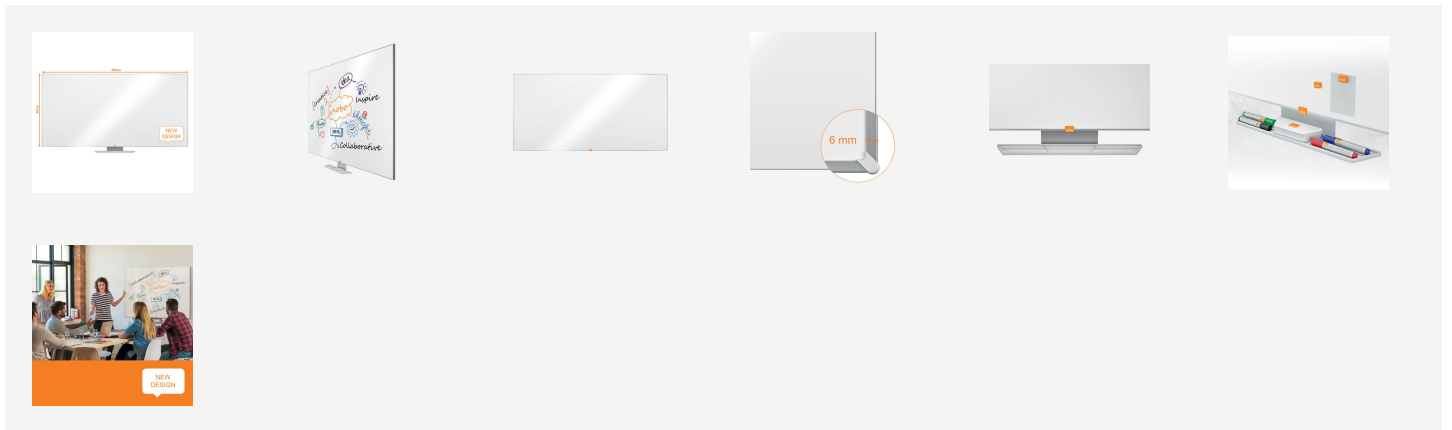

Nobo Classic Nano Clean™ Whiteboard 1800x900mm

The Nobo Classic Nano Clean™ Whiteboard will get your ideas noticed! The contemporary slim and unobtrusive frame maximises space on the board with the spacious whiteboard pen tray sitting below the board so not encroaching on the board's surface. The InvisaMount™ system makes installation easy and fixings are neatly concealed behind the board. Size: 1800x900mm. The magnetic steel whiteboard surface with Nano Clean™ surface technology - exclusive to Nobo - delivers an increased level of erasability for frequent use.

Attributes

- Bordered by a contemporary, slim and unobtrusive frame that maximises the writing space on the whiteboard
- InvisaMount™ system makes installation easy and fixings are neatly concealed behind the board
- Magnetic steel whiteboard surface with Nano Clean™ surface technology - exclusive to Nobo - delivers an increased level of erasability for frequent use
- Available in a range of sizes
- Spacious whiteboard pen tray sits below the board and doesn't encroach on the whiteboard surface
- Supplied with a Nobo dry wipe marker
- Nobo recommends a weekly cleaning routine for the best performance of Nano Clean™ whiteboards
- 15 year warranty

Specifications

Number	1902645
Colour	white
Dimensions (W x H x D)	1800 x 900 x 13 mm
Surface	Steel with Nano Clean™
Weight	13550 g
Pallet quantity	25
EAN code	5028252286060