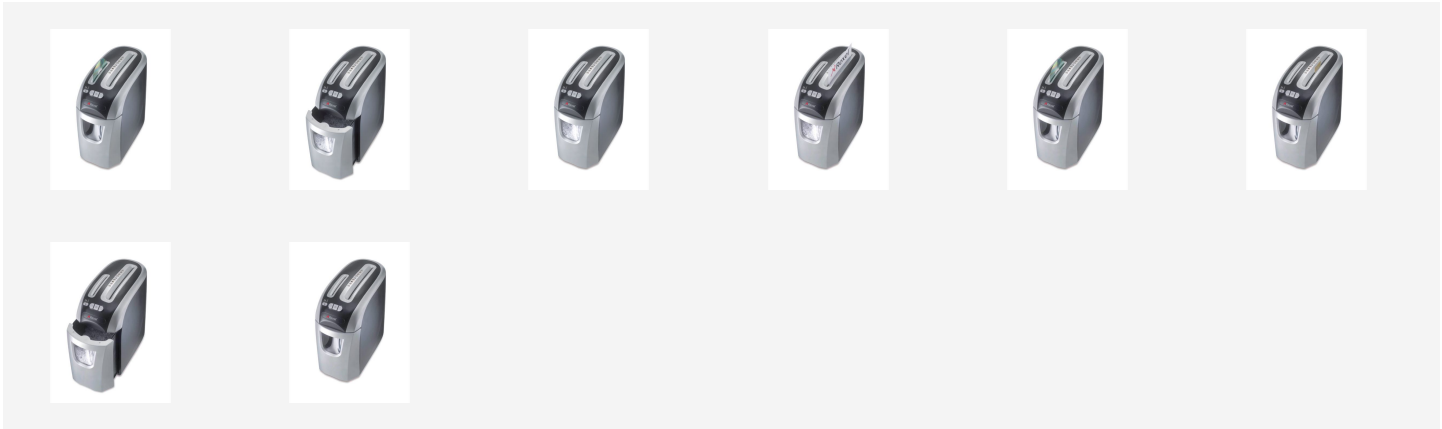

## Rexel Prostyle+ 12 Shredder

The Prostyle+ 12 Shredder shreds 12 sheets at a time into P4 (4x35mm) cross cut pieces. It can handle CD's, staples, paperclips, credit cards and features a 20 litre bin.

## Attributes

- shreds up to 12 sheets in one pass (80gsm)
- P4, 4x35mm cross cut pieces
- Shreds CD's, staples, paper clips, and credit cards
- 20L bin capacity, 200 A4 sheets

## Specifications

Number	2102563
Colour	silver
Dimensions (W x H x D)	220 x 430 x 412 mm
Cut Type	Cross cut
Maximum Slot Entry Width (mm)	230
Period of Warranty	2 years
Run Time From Cold (min)	8
Run Time/Cool Down Time (min)	8/40
Security Level	P-4
Shred Size	4x35mm
Cutting capacity 80 gsm in sheets	12
Container/collection volume in l	20
Shredder material	Paper clips, staples, credit cards, CD's
Weight	8086 g
Packing unit	1
Pallet quantity	12
Minimum order quantity	1
EAN code	5028252285841