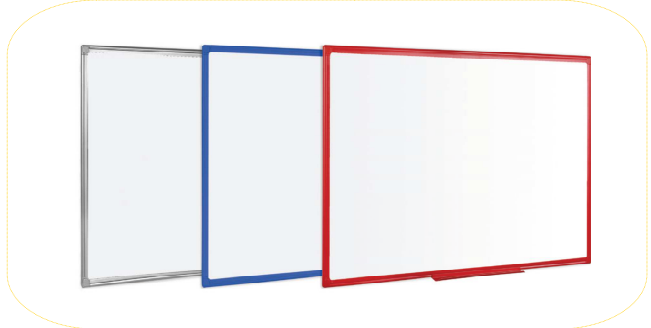

SUGGESTED ADVERT:

Maya Plastic Framed Whiteboard - Essential Series

Simple and practical whiteboard

- Essential Topaz Series:
  - Good value for money for frequent use
- Plastic frame in a choice of colours
- Available in three choices of surface
  - Melamine
  - Lacquered steel
  - Enamel
- Plastic pen tray simply clips onto frame in any position
- Wall fixings supplied

WITHIN FAMILY:

- Maya Whiteboard
- Maya Trio Whiteboard
- New Generation Whiteboard
- Eclipse Whiteboard

QR CODE:

Author: Ana Oliveira

Approval:

Revision: 02
Date: 7-12-2016