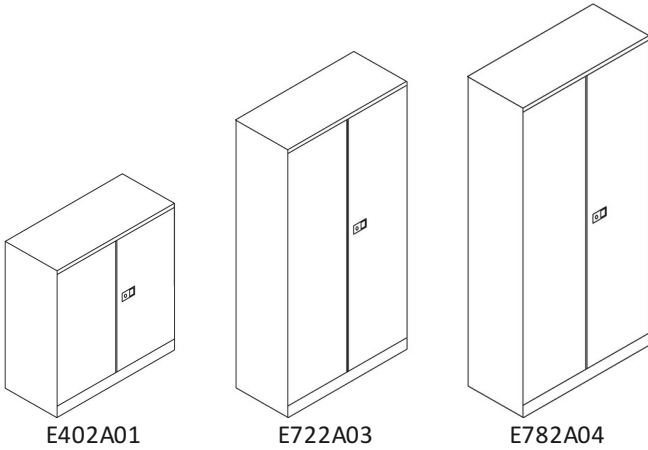

## Stationery Cupboards

Product Code	Description	Height (mm)	Width (mm)	Depth (mm)
E402A01	Stationery cupboard with one black filing shelf	1,000	914	400
E722A03	Stationery cupboard with three black filing shelves	1,806	914	400
E78062A04	Stationery cupboard 600mm, four black filing shelves	1,950	600	400
E782A04	Stationery cupboard with four black filing shelves	1,950	914	400
E782AWP	Stationery cupboard with wardrobe pack	1,950	914	400

## Stationery Cupboards Fitments

Stationery Cupboards Fitments

Product Code	Description	Height (mm)	Width (mm)	Depth (mm)
E198P1:33	Additional dual purpose shelf - black	23	910	353
MSDIV354P2	Heavy duty shelf dividers (pair: left and right) Black	210	50	354.90