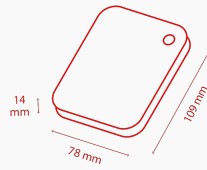

Portable
Canvio Basics

Super speed storage made simple

4 3 2 1 500
TB TB TB TB GB

Color 

Quickly transfer files with SuperSpeed USB 3.0 and store up to 4 TB of data on Canvio Basics external hard drives. These devices are ready to use with Microsoft Windows and require no software installation, so it couldn't be easier to start storing all of your favourite files. Whether at your desk, or on the go, its timeless design with the matt finish means it'll always look good. What's more, the hard drive also allows you to connect to older hardware, with USB 2.0 compatibility.

-  2.5" external hard drive
-  Matt finish
-  SuperSpeed USB 3.0
-  USB-powered

Product Specifications

Basic Specifications

Interface	USB 3.0 (USB 2.0 compatible)
Max. transfer rate	~ 5.0 Gbit/s
File system	NTFS (MS Windows) Requires reformatting for Mac OS
Power	USB bus power (max. 900mA)
System requirements	Formatted NTFS for Microsoft® Windows® 10, Windows® 8.1, Windows® 7 One free port of USB 3.0 or USB 2.0 Requires reformatting for macOS v10.13 / v10.12 / OS X v10.11

Warranty

2 years

Physical

Enclosure	Matt
Dimensions	500 GB, 1 TB, 2 TB: 78 x 109 x 14 mm 3 TB (different product design): 70 x 118,9 x 21 mm 4 TB: 78 x 109 x 19,5 mm
Weight (approx.)	500 GB: 140 g 1 TB, 2 TB: 149 g 3 TB, 4 TB: 217,5 g

Logistical Information:

Box dimensions	128 x 40 x 140 mm
Box weight (gross)	249 g
Master carton dimensions	212 x 134 x 153 mm
Master carton weight (gross)	1.395 kg
Boxes per master carton	5
Pallet dimensions	1150 x 1150 x 130 mm
Pallet weight (net)	23 kg
Units per pallet	1200 pcs.