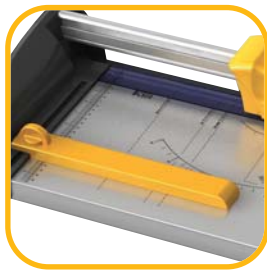

Atom A3 Rotary Trimmer

ATOM A3 OFFICE TRIMMER

- Heavy use in the commercial office
- High sheet capacity, ideal for trimming large volumes of documents
- Stainless steel SafeCut™ blade, encapsulated for user safety
- Heavy duty rotary SafeCut™ blade accepts materials including card, plastic sheet and foam board
- Durable full metal cutting base with integrated anti-slip feet
- Market-leading 30 sheet (80gsm) cutting capacity
- Accredited with TUV & GS safety approval
- Cuts A3 & A4 size paper for added flexibility
- Cutting guides for DIN sizes, photos and radius for angled cuts
- Adjustable back margin for precise cutting
- Variable paper clamp minimises paper movement when cutting
- Secure park position for cutting carriage ensures trimmer is safe when carried
- Carry points for easy portability

DESIGNED TO WORK

Atom A3 Rotary Trimmer

SafeCut™ blade encapsulated for user safety

Adjustable back margin for precise repeat cutting

Durable full metal cutting base

Easy to use cutting guides

Carry points for easy portability

Core Specifications

Name	Proton A3
Blade Type	Rotary
Paper format	A3
Cutting length	455mm
Cutting capacity	30 sheets
Cuts the following material	
film/photos/fabric/board	all
No. Blades included	1
Machine Warranty	2
Order No:	5410701

Logistics

UPC	0043859550975
SCS	50043859550970
Unit Dimensions (mm)	780 x 415 x 150
Unit Weight (kg)	4
Packaging Dimensions (mm)	800 x 430 x 165
Retail Weight (kg)	TBC
Master Outer Dimensions (mm)	TBC
Master Weight (kg)	TBC
Units Per Outer	TBC