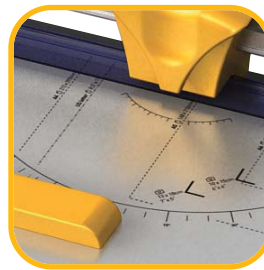

Atom A3 Rotary Trimmer

ATOM A3 OFFICE TRIMMER

- Heavy use in the commercial office
- High sheet capacity, ideal for trimming large volumes of documents
- Stainless steel SafeCut™ blade, encapsulated for user safety
- Heavy duty rotary SafeCut™ blade accepts materials including card, plastic sheet and foam board
- Durable full metal cutting base with integrated anti-slip feet
- Market-leading 30 sheet (80gsm) cutting capacity
- Accredited with TUV & GS safety approval
- Cuts A3 & A4 size paper for added flexibility
- Cutting guides for DIN sizes, photos and radius for angled cuts
- Adjustable back margin for precise cutting
- Variable paper clamp minimises paper movement when cutting
- Secure park position for cutting carriage ensures trimmer is safe when carried
- Carry points for easy portability

DESIGNED TO WORK

Atom A3 Rotary Trimmer

SafeCut™ blade encapsulated for user safety

Adjustable back margin for precise repeat cutting

Durable full metal cutting base

Easy to use cutting guides

Carry points for easy portability

Core Specifications

Name	Proton A3
Blade Type	Rotary
Paper format	A3
Cutting length	455mm
Cutting capacity	30 sheets
Cuts the following material	
film/photos/fabric/board	all
No. Blades included	1
Machine Warranty	2
Order No:	5410701