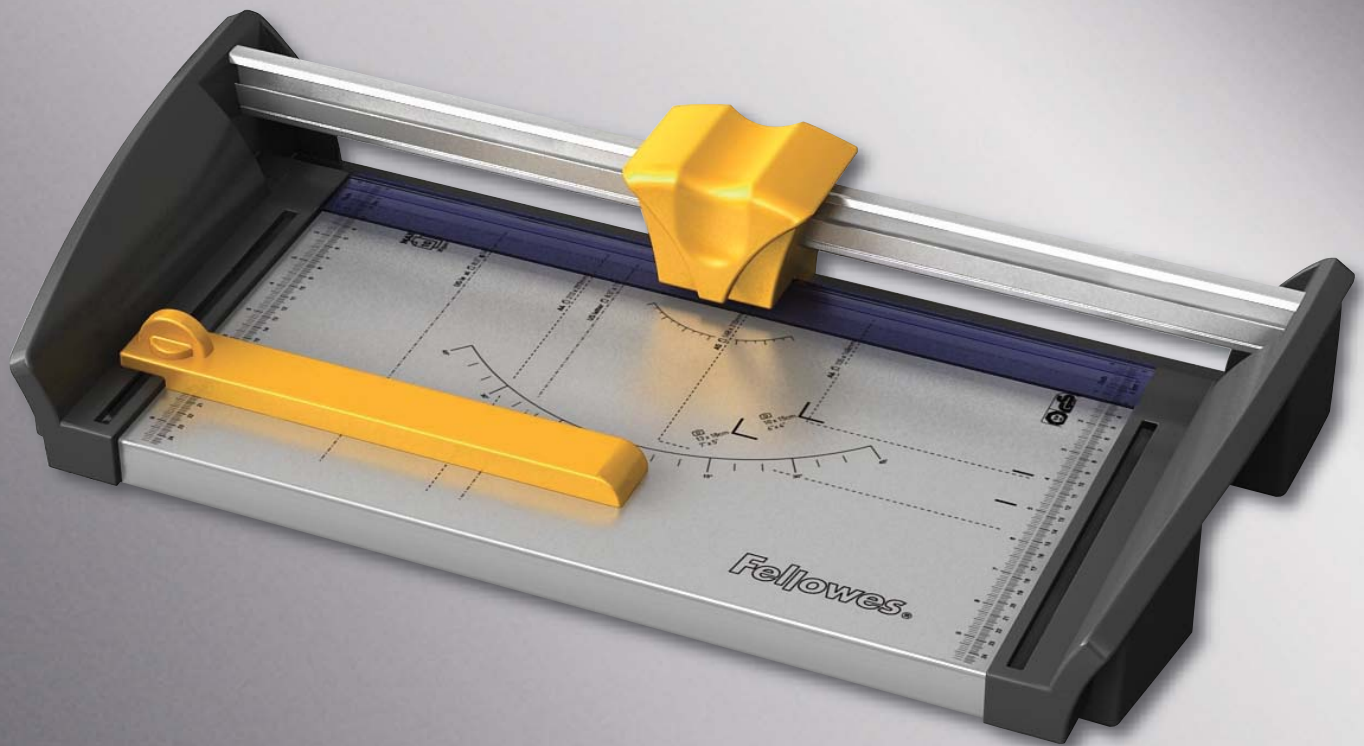

Atom A3 Rotary Trimmer

ATOM A3 OFFICE TRIMMER

- Heavy use in the commercial office
- High sheet capacity, ideal for trimming large volumes of documents
- Stainless steel SafeCut™ blade, encapsulated for user safety
- Heavy duty rotary SafeCut™ blade accepts materials including card, plastic sheet and foam board
- Durable full metal cutting base with integrated anti-slip feet
- Market-leading 30 sheet (80gsm) cutting capacity
- Accredited with TUV & GS safety approval
- Cuts A3 & A4 size paper for added flexibility
- Cutting guides for DIN sizes, photos and radius for angled cuts
- Adjustable back margin for precise cutting
- Variable paper clamp minimises paper movement when cutting
- Secure park position for cutting carriage ensures trimmer is safe when carried
- Carry points for easy portability

DESIGNED TO WORK

Atom A3 Rotary Trimmer

SafeCut™ blade encapsulated for user safety

Adjustable back margin for precise repeat cutting

Durable full metal cutting base

Easy to use cutting guides

Carry points for easy portability

Core Specifications

Name	Proton A3
Blade Type	Rotary
Paper format	A3
Cutting length	455mm
Cutting capacity	30 sheets
Cuts the following material	
film/photos/fabric/board	all
No. Blades included	1
Machine Warranty	2
Order No:	5410701

Logistics

UPC	0043859550975
SCS	50043859550970
Unit Dimensions (mm)	780 x 415 x 150
Unit Weight (kg)	4
Packaging Dimensions (mm)	800 x 430 x 165
Retail Weight (kg)	TBC
Master Outer Dimensions (mm)	TBC
Master Weight (kg)	TBC
Units Per Outer	TBC