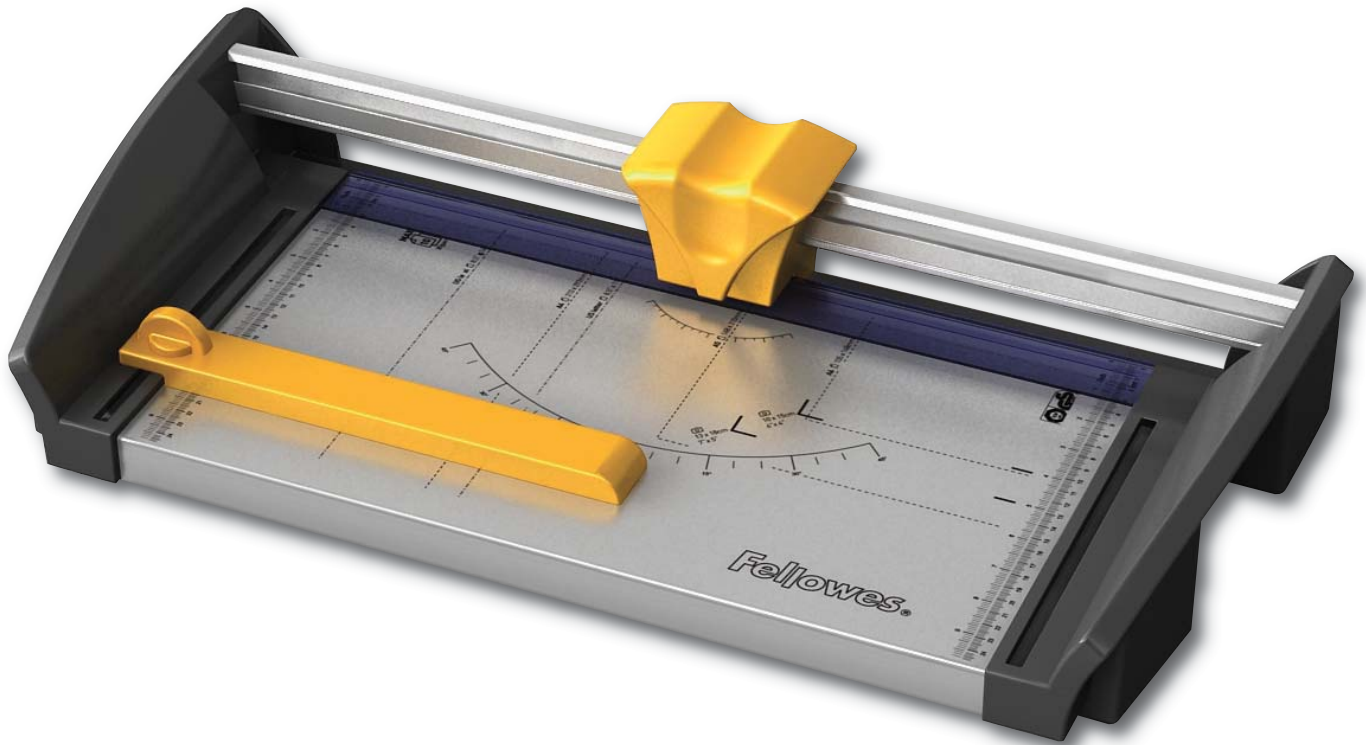

Atom A3 Rotary Trimmer

ATOM A3 OFFICE TRIMMER

- Heavy use in the commercial office
- High sheet capacity, ideal for trimming large volumes of documents
- Stainless steel SafeCut™ blade, encapsulated for user safety
- Heavy duty rotary SafeCut™ blade accepts materials including card, plastic sheet and foam board
- Durable full metal cutting base with integrated anti-slip feet
- Market-leading 30 sheet (80gsm) cutting capacity
- Accredited with TUV & GS safety approval
- Cuts A3 & A4 size paper for added flexibility
- Cutting guides for DIN sizes, photos and radius for angled cuts
- Adjustable back margin for precise cutting
- Variable paper clamp minimises paper movement when cutting
- Secure park position for cutting carriage ensures trimmer is safe when carried
- Carry points for easy portability

DESIGNED TO WORK

Atom A3 Rotary Trimmer

SafeCut™ blade encapsulated for user safety

Adjustable back margin for precise repeat cutting

Durable full metal cutting base

Easy to use cutting guides

Carry points for easy portability

Core Specifications

Name	Proton A3
Blade Type	Rotary
Paper format	A3
Cutting length	455mm
Cutting capacity	30 sheets
Cuts the following material	
film/photos/fabric/board	all
No. Blades included	1
Machine Warranty	2
Order No:	5410701

Logistics

UPC	0043859550975
SCS	50043859550970
Unit Dimensions (mm)	780 x 415 x 150
Unit Weight (kg)	4
Packaging Dimensions (mm)	800 x 430 x 165
Retail Weight (kg)	TBC
Master Outer Dimensions (mm)	TBC
Master Weight (kg)	TBC
Units Per Outer	TBC