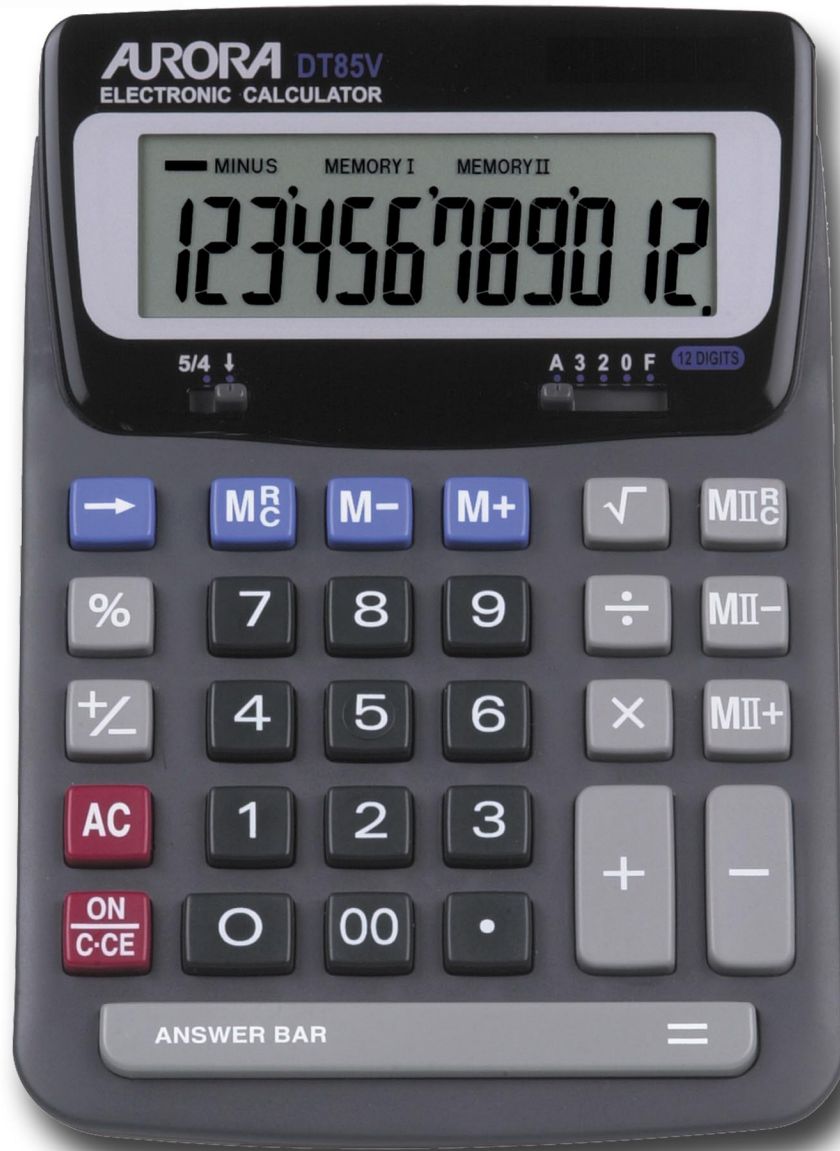

AURORA

DT85V

AURORA

DT85V Specifications

Heavy duty model with large easy to use answer bar
2 independent memories, designed for desktop use

Display

Digits 12 (Large)
Type Large fixed angle
easy view LCD

Power source

Solar powered, with battery backup for poor light conditions
Auto power off

Functions

Backspace correction	Yes
Decimal point selector	A,3,2,0,F
Memory	2 independent memories
+/- change sign	Yes
Double zero key	Yes
Grand total	No
Mark up	No
%	Yes
Rounding	Yes
Square root	Yes
Tax feature	No

Keys

Durable hard plastic

Dimensions

WxDxH 140x198x46mm

Accessories

Backup battery (included)	GP189
Equivalent codes	BSR54, LR1130, 389

www.aurora-ltd.co.uk