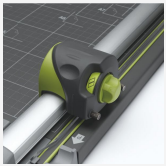

Rexel SmartCut™ A425 4-in-1 A4 Trimmer

With a choice of 4 cutting styles – straight, wave cut, perforated or scored – this multifunctional rotary trimmer is the creative choice of professionals. Switch blades safely and easily at the turn of a dial and produce beautifully finished cards, invitations or folders up to A4 size.

Attributes

- Integrated with 4 different cutting styles: Straight Cut, Wave Cut, Perforating and Scoring
 - great for documents, invitations, photographs, greeting cards or anything with a fold, tear-off slip or decorative edge
- Easy and safe to change between cutting styles
 - simply rotate the dial on the easy-to-grip handle
- Durable metal base gives great stability and accuracy when trimming, marked with paper guides for A4, A5 and A6 sizes
- Cutting length: A4 (320 mm)