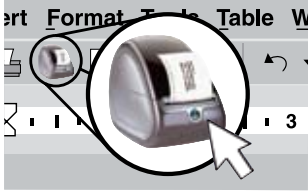

**1** Select name and address

**2** Click on the LabelWriter icon

**3** Your label is ready

FEATURES	LABELWRITER DUO	
	TOP	BOTTOM
Number of label types	16	45
Number of templates	40	-
PC and Mac compatible	✓	✓
Suitable for networks	✓	✓
Database import e.g. MS Excel, MS Access	✓	✓
Print barcodes	✓	✓
Time and date notation	✓	✓
Designer	✓	✓
Auto sizing	✓	✓
Address book	✓	-
Add-ins for MS Word, MS Outlook, Palm Desktop, Corex Cardscan, Act, Goldmine, Word Perfect 12	✓	-
Printing process	Direct thermal	Thermal transfer
Printing resolution	300 DPI	180 DPI
Print speed	55 labels per minute	10 mm per second
Label width	Up to 60 mm	6, 9, 12, 19, 24 mm
Label type	Die cut	Continuous
Label eject	✓	-
Automatic cutter	-	✓
Connection	USB	USB