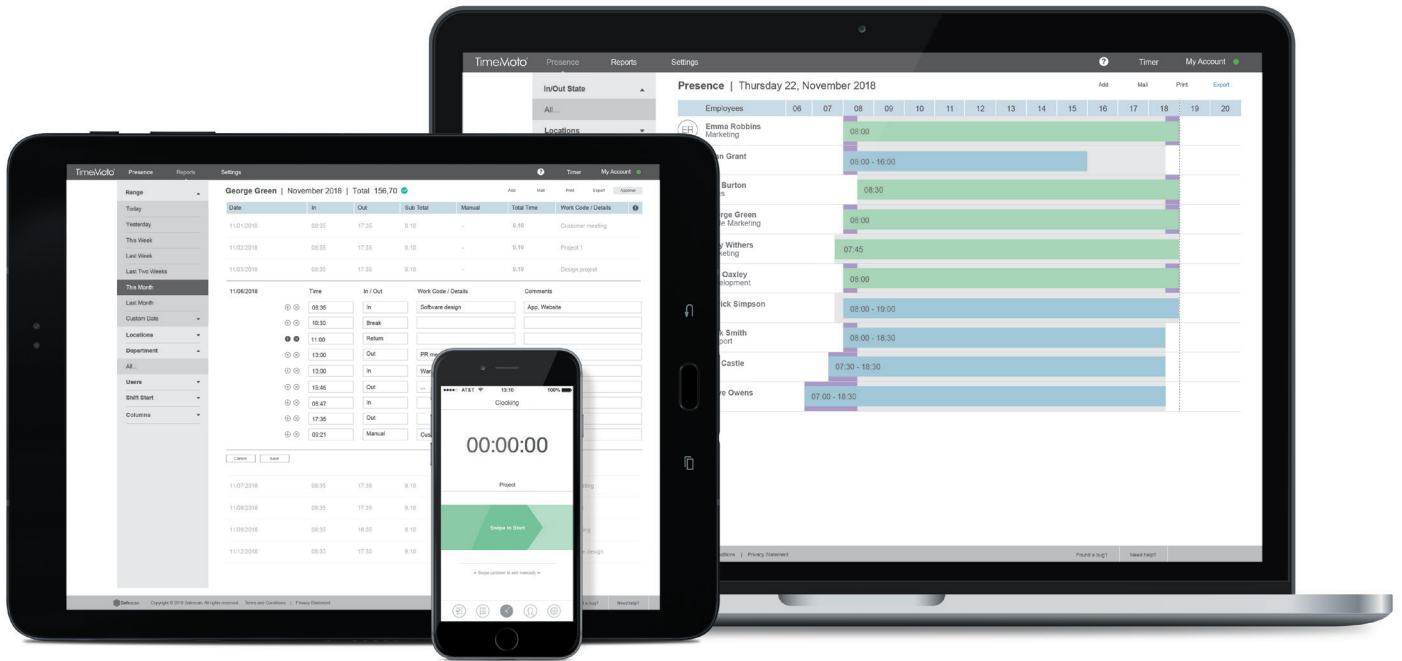

TM-CLOUD / TM-CLOUD PLUS

1 YEAR SUBSCRIPTION - 25 USERS

TimeMoto Cloud's power, scalability and flexibility, make it the ultimate Time and Attendance solution for every company.

TimeMoto Cloud enables you to handle all your timesheets, scheduling and reporting from any location, whenever you need it.

Access TimeMoto Cloud using any browser, TimeMoto app or in combination with TimeMoto terminals. All fully accessible online. You don't have to install any software or purchase servers. No need to pay for an upgrade, your TimeMoto Cloud is continually up to date. A flexible and low-cost solution for all your time attendance needs, whether you have ten employees or ten thousand.

Looking for a treasure trove of extended features? TimeMoto Cloud Plus has it all. Example of tools this system is outfitted with: 24-hour scheduling of (individual) shifts; employee arrival and departure notifications outside standard working hours; individual employee tracking of annual vacation and work hours; reduction of overtime by balancing schedules; and more effective scheduling with our special holiday feature.

Combine with TimeMoto Time Clocks

Access data from any location

Mobile clocking from any device with any browser. Free TimeMoto App available

TIMEMOTO CLOUD

- Access data from any location
- Works with any browser
- Mobile clocking
- Real-time attendance data
- Work schedules
- Individual project codes
- Excel, PDF, CSV payroll export