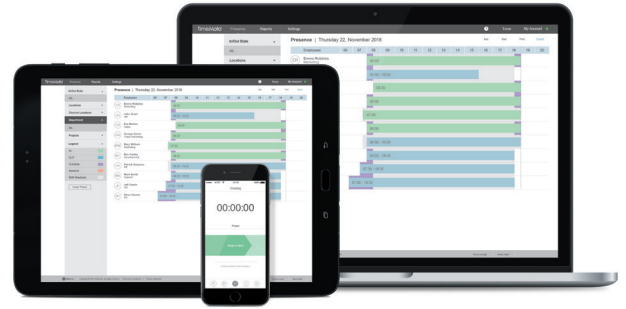

Looking for a treasure trove of extended features? TimeMoto Cloud Plus has it all. Example of tools this system is outfitted with: 24-hour scheduling of (individual) shifts; employee arrival and departure notifications outside standard working hours; individual employee tracking of annual vacation and work hours; reduction of overtime by balancing schedules; and more effective scheduling with our special holiday feature.

Combine with TimeMoto Time Clocks

Access data from any location

Mobile clocking from any device with any browser. Free TimeMoto App available

TIMEMOTO CLOUD

- Access data from any location
- Works with any browser
- Mobile clocking
- Real-time attendance data
- Work schedules
- Individual project codes
- Excel, PDF, CSV payroll export

TIMEMOTO CLOUD PLUS

- Access data from any location
- Works with any browser
- Mobile clocking
- Real-time attendance data
- Work scheduling (shift, absence)
- Individual project codes
- Excel, PDF, CSV payroll export
- Notifications (absent, late)