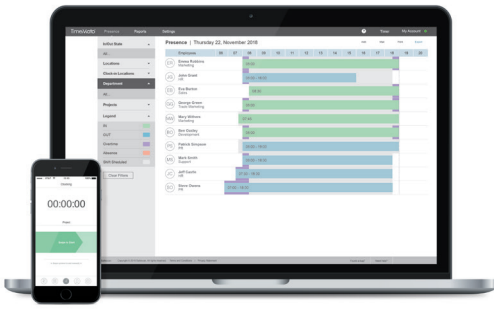

Looking for a treasure trove of extended features? TimeMoto Cloud Plus has it all. Example of tools this system is outfitted with: 24-hour scheduling of (individual) shifts; employee arrival and departure notifications outside standard working hours; individual employee tracking of annual vacation and work hours; reduction of overtime by balancing schedules; and more effective scheduling with our special holiday feature.

More users? No problem. TimeMoto offers 2 different expansion packs to customize and expand your TimeMoto experience.

- Access data from any location
- Works with any browser
- Mobile clocking
- Real-time attendance data
- Work scheduling (shift, absence)
- Individual project codes
- Excel, PDF, CSV payroll export
- Notifications (absent, late)
- Compliant with the new European Privacy Regulation (GDPR)

Combine with TimeMoto Time Clocks

Access data from any location

Mobile clocking from any device with any browser. Free TimeMoto App available

TIMEMOTO CLOUD

- Access data from any location
- Works with any browser
- Mobile clocking
- Real-time attendance data
- Work schedules
- Individual project codes
- Excel, PDF, CSV payroll export

TIMEMOTO CLOUD PLUS

- Access data from any location
- Works with any browser
- Mobile clocking
- Real-time attendance data
- Work scheduling (shift, absence)
- Individual project codes
- Excel, PDF, CSV payroll export
- Notifications (absent, late)