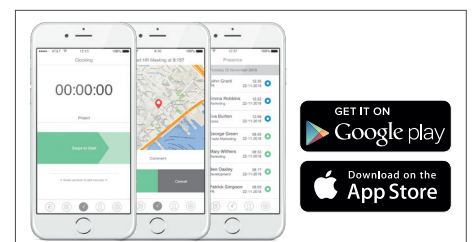

Looking for a treasure trove of extended features? TimeMoto Cloud Plus has it all. Example of tools this system is outfitted with: 24-hour scheduling of (individual) shifts; employee arrival and departure notifications outside standard working hours; individual employee tracking of annual vacation and work hours; reduction of overtime by balancing schedules; and more effective scheduling with our special holiday feature.

More users? No problem. TimeMoto offers 2 different expansion packs to customize and expand your TimeMoto experience.

- Access data from any location
- Works with any browser
- Mobile clocking
- Real-time attendance data
- Work scheduling (shift, absence)
- Individual project codes
- Excel, PDF, CSV payroll export
- Notifications (absent, late)
- Compliant with the new European Privacy Regulation (GDPR)

Combine with TimeMoto Time Clocks

Access data from any location

Mobile clocking from any device with any browser. Free TimeMoto App available

TIMEMOTO CLOUD

- Access data from any location
- Works with any browser
- Mobile clocking
- Real-time attendance data
- Work schedules
- Individual project codes
- Excel, PDF, CSV payroll export