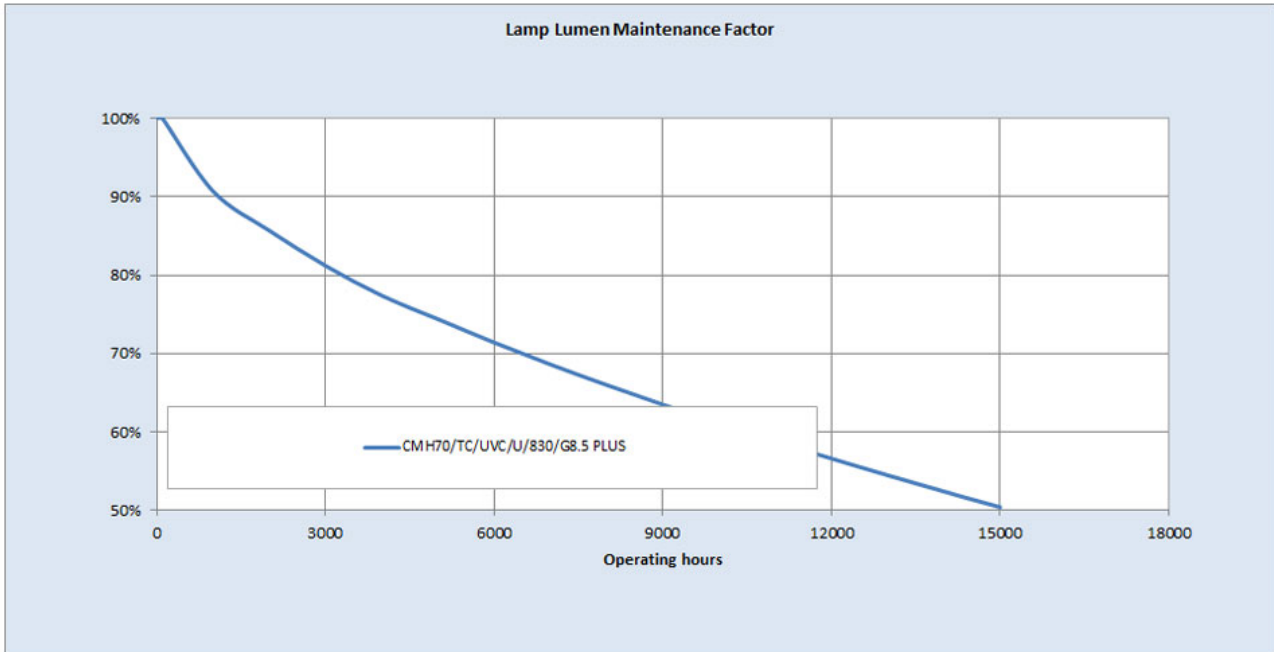

Lumen maintenance data