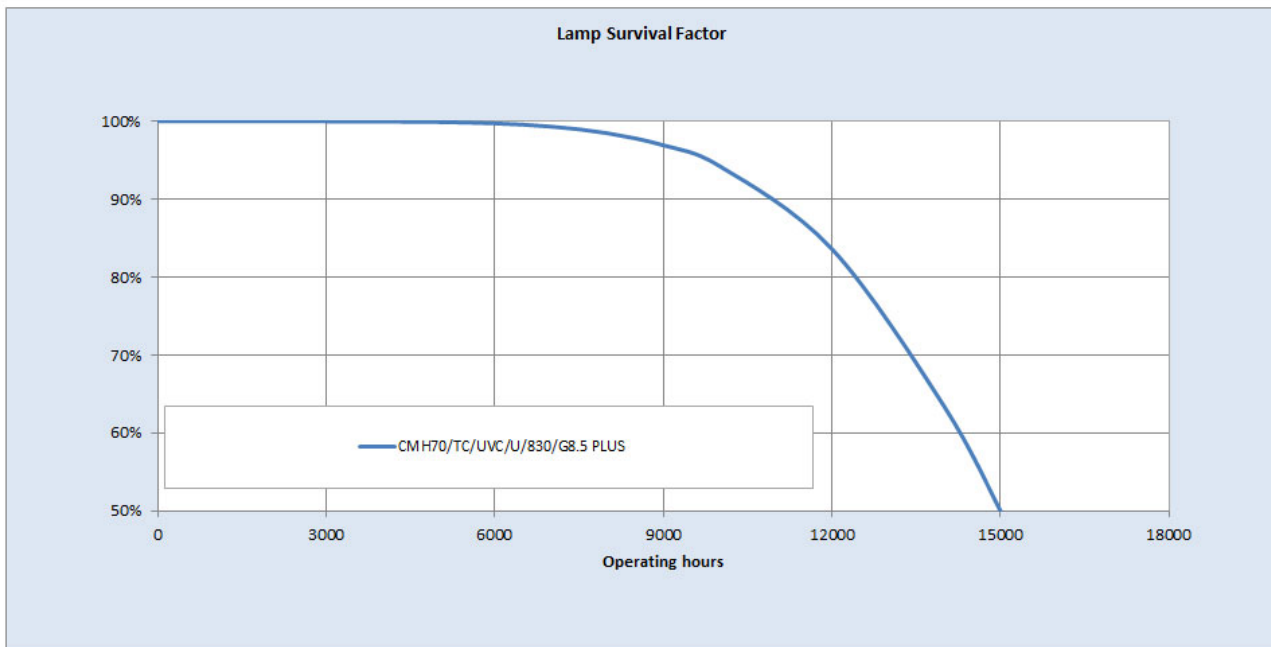

Survival data