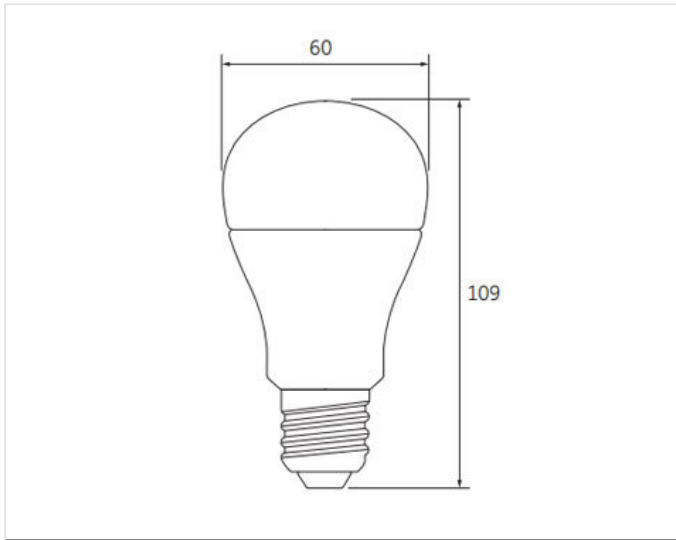

Technical drawing

Downloads & Links

[Go to the catalog site (HTTP)](#)

[LED Lighting Solutions - Catalogue (PDF)](#)

[Lighting design tools & calculators (HTTP)](#)

[Datasheets (HTTP)](#)

[High-res images / Technical drawings (HTTP)](#)

[Certificate for the Quality Management System of GE Lighting EMEA (PDF)](#)

[Certificate for the Environmental Management System of GE Lighting EMEA (PDF)](#)