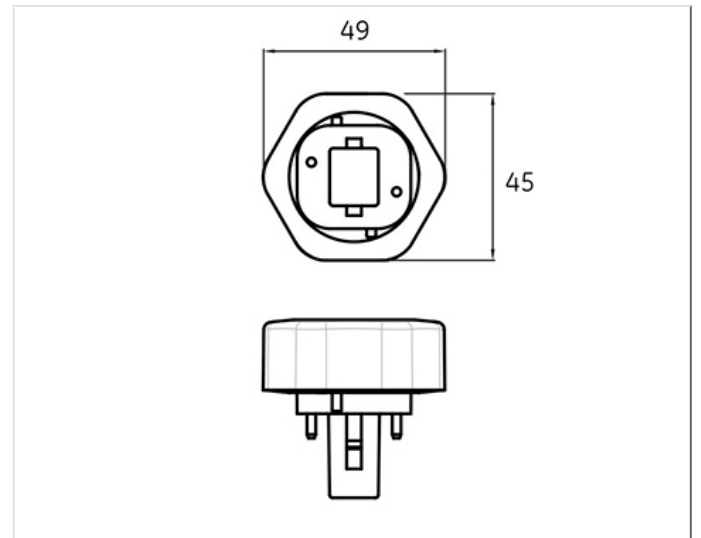

Logistic data

DUN Code	00043168359399
EAN Code	0043168359399
Pack Quantity	10
Layer quantity	320 EUR, 360 UK
Layer quantity EUR	320
Layer quantity UK	360
Pallet quantity EUR (PC)	1920
Pallet quantity UK (PC)	2160
Outer case size	263 x 110 x 154 (mm)
Product status	Available

Technical drawing