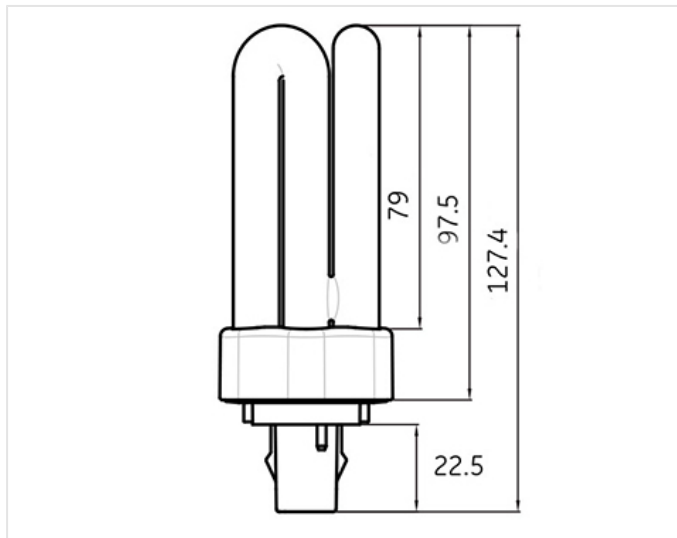

Logistic data

DUN Code	00043168359399
EAN Code	0043168359399
Pack Quantity	10
Layer quantity	320 EUR, 360 UK
Layer quantity EUR	320
Layer quantity UK	360
Pallet quantity EUR (PC)	1920
Pallet quantity UK (PC)	2160
Outer case size	263 x 110 x 154 (mm)
Product status	Available

Technical drawing