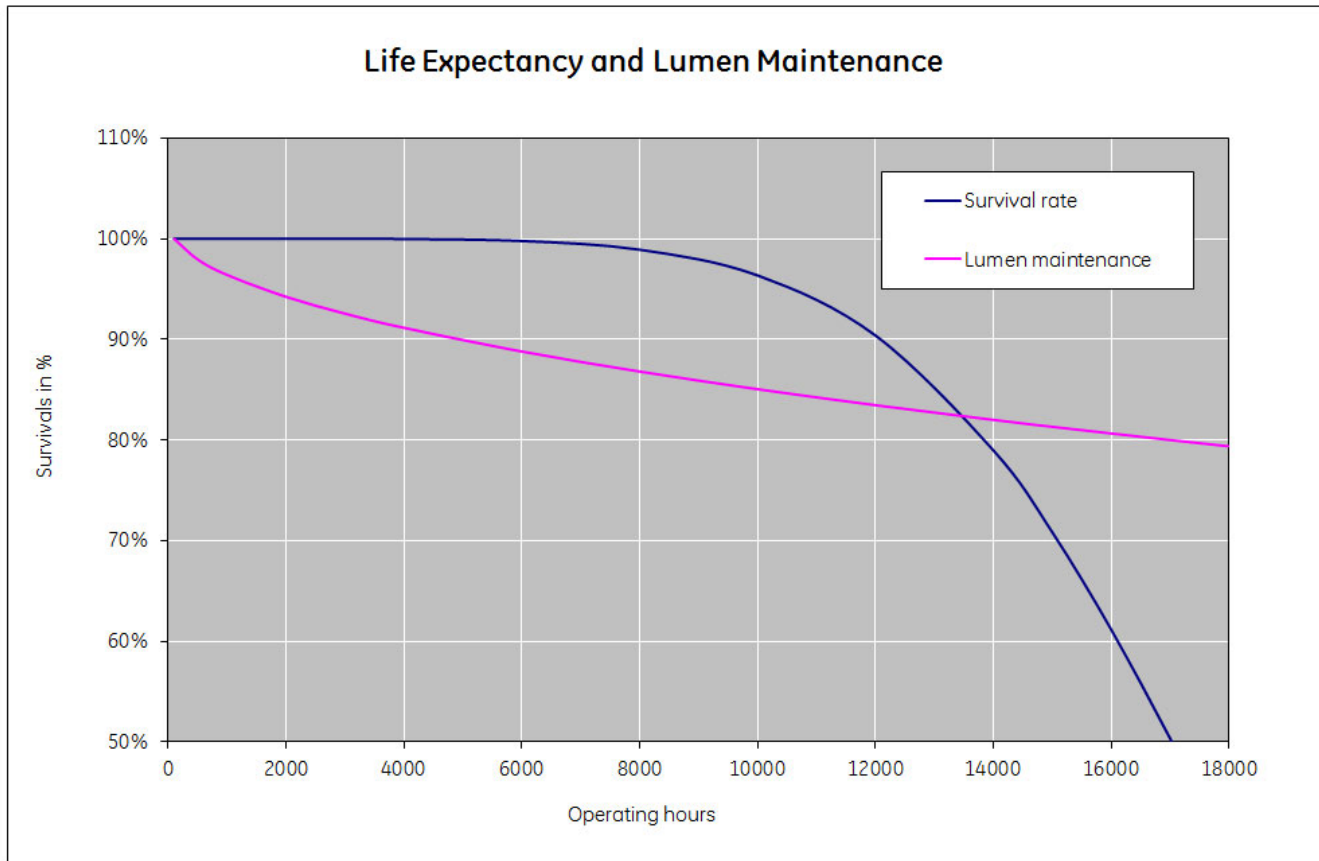

Survival data

Downloads & Links

[Go to the catalog site (HTTP)](#)

[CFL Non-Integrated Spectrum Catalogue (PDF)](#)

[Biax™ T and T/E Data sheet (PDF)](#)

[Lighting design tools & calculators (HTTP)](#)

[Disposing and Cleaning of CFL Lamps (HTTP)](#)

[High-res images / Technical drawings (HTTP)](#)

[Certificate for the Quality Management System of GE Lighting EMEA (PDF)](#)

[Certificate for the Environmental Management System of GE Lighting EMEA (PDF)](#)