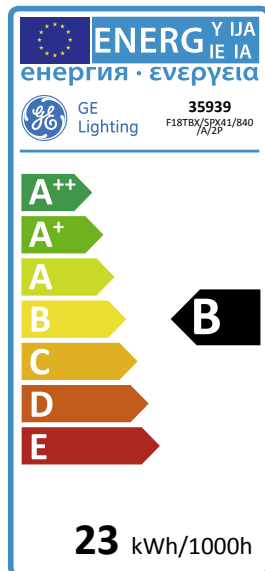

GE
Lighting

23
kWh/1000h

B
energy class

67
lumens/watt

Biax™ T 2-pin with Amalgam, Internal Starter

F18TBX/SPX41/840/A/2P

35939

Product information

Application areas

Product data

Cap/Base	GX24d-2
Bulb Shape	Hex plug-in
Bulb maximum overall diameter [mm]	49.3
Maximum Overall Length [mm]	127.4
Net weight per piece [g]	85
Gross weight per piece [g]	125
Operating position	U - Universal
Mercury Content [mg]	1.3
UV radiance	exempt
Brand	General Electric (GE)

Performance data

Colour Code	840
Colour Rendering Index (CRI) [Ra]	82
Nominal correlated colour temperature (CCT) [K]	4000
Nominal lumens [lm]	1200
Energy efficiency class (EEC)	B
Rated Life [h]	10000
Weighted energy consumption [kWh/1000h]	22.1

Electrical data

Nominal power [W]	18
Nominal lamp voltage [V]	100
Operating Temperature (MIN) [°C]	-15
Starting ambient temperature range	-15
Dimming Capability	No

Logistic data

DUN Code	00043168359399
EAN Code	0043168359399
Pack Quantity	10
Layer quantity	320 EUR, 360 UK
Layer quantity EUR	320
Layer quantity UK	360
Pallet quantity EUR (PC)	1920
Pallet quantity UK (PC)	2160
Outer case size	263 x 110 x 154 (mm)
Product status	Available