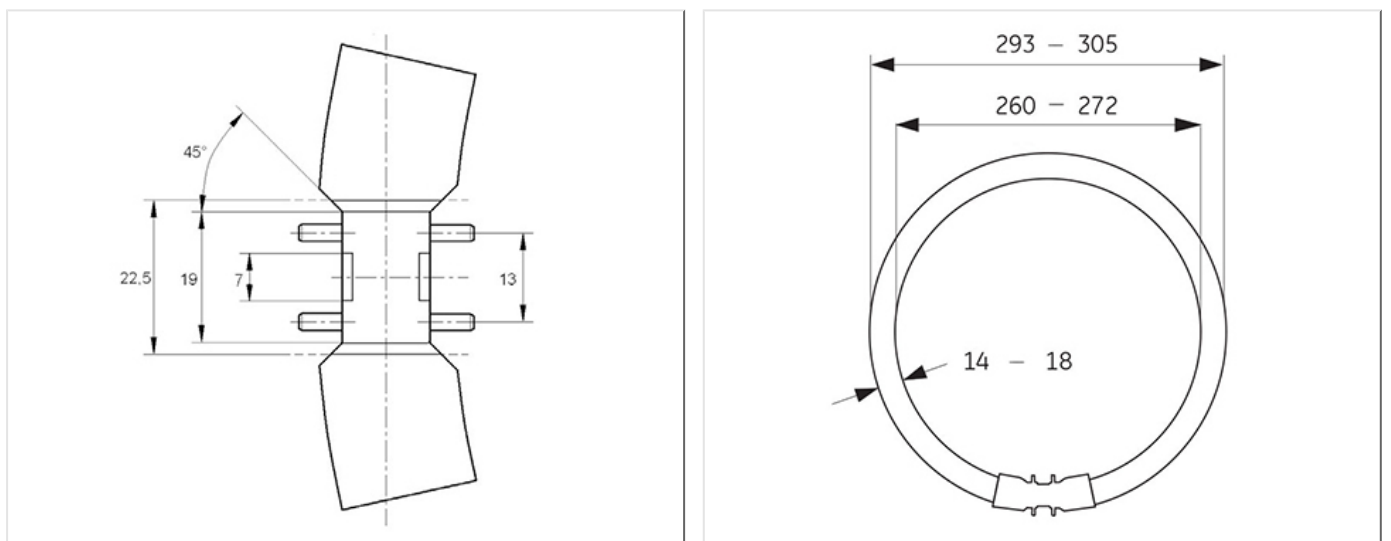

Electrical data

Nominal power [W]	55
Design Ambient Temperature [°C]	25
Design Lamp ambient temperature [°C]	25
Starting ambient temperature range	-15
Dimming Capability	Yes

Logistic data

DUN Code	10043168757178
EAN Code	0043168757171
Pack Quantity	10
Layer quantity	60 EUR, 90 UK
Layer quantity EUR	60
Layer quantity UK	90
Pallet quantity EUR (PC)	180
Pallet quantity UK (PC)	270
Outer case size	321 x 321 x 339 (mm)
Product status	Available

Technical drawing