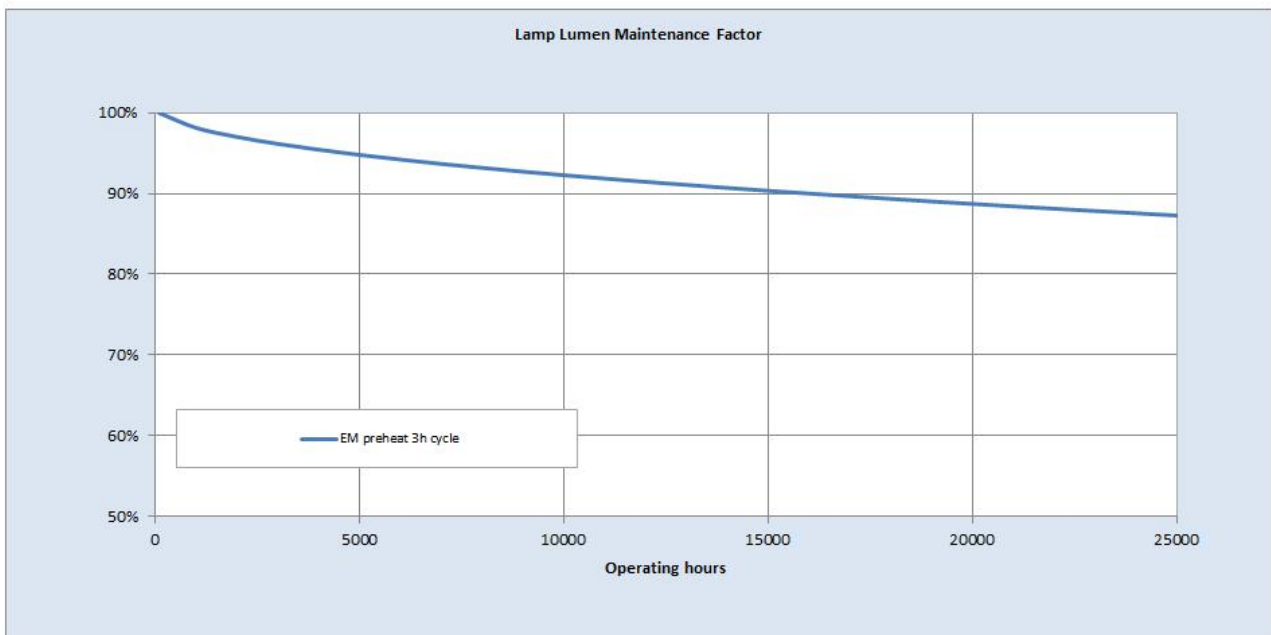

Lumen maintenance data