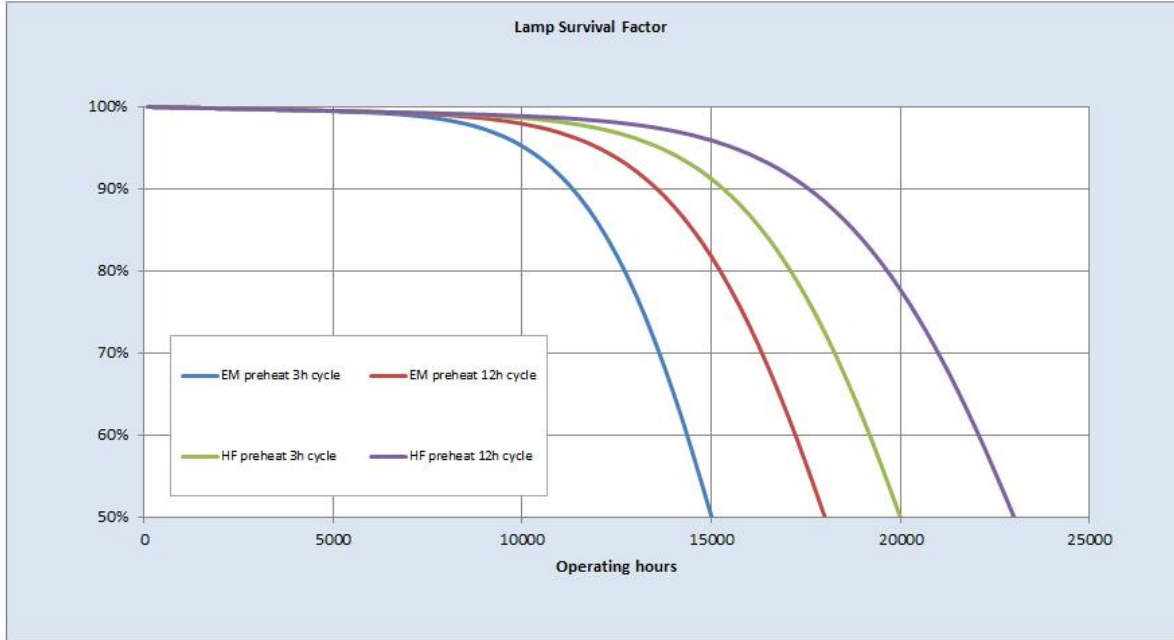

Survival data