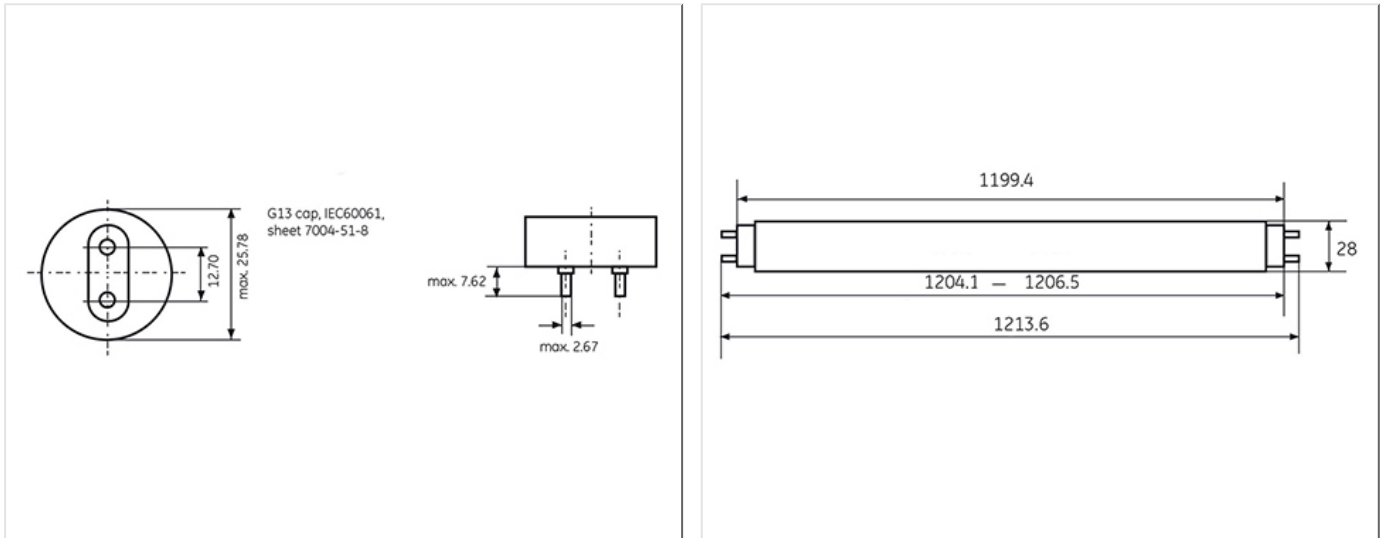

Technical drawing