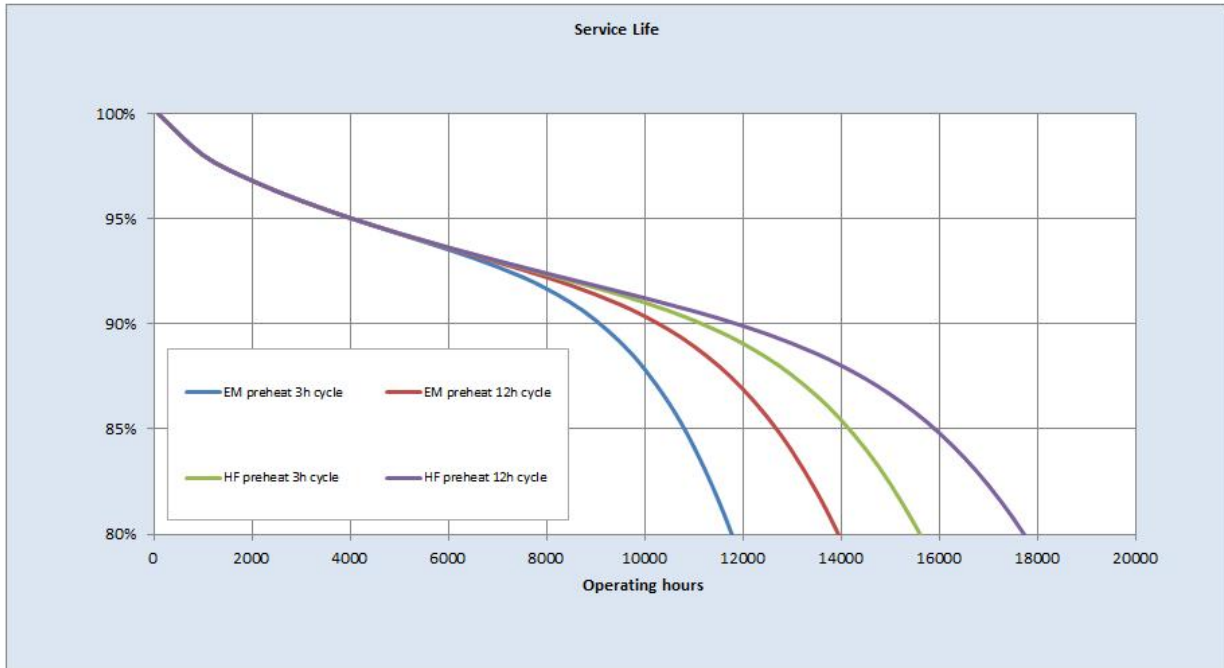

Technical drawing

Lumen maintenance data

Survival data

Service life data

Downloads & Links

[Go to the catalog site \(HTTP\)](#)

[Linear Fluorescent Lamps Catalogue \(PDF\)](#)

[Lighting design tools & calculators \(HTTP\)](#)