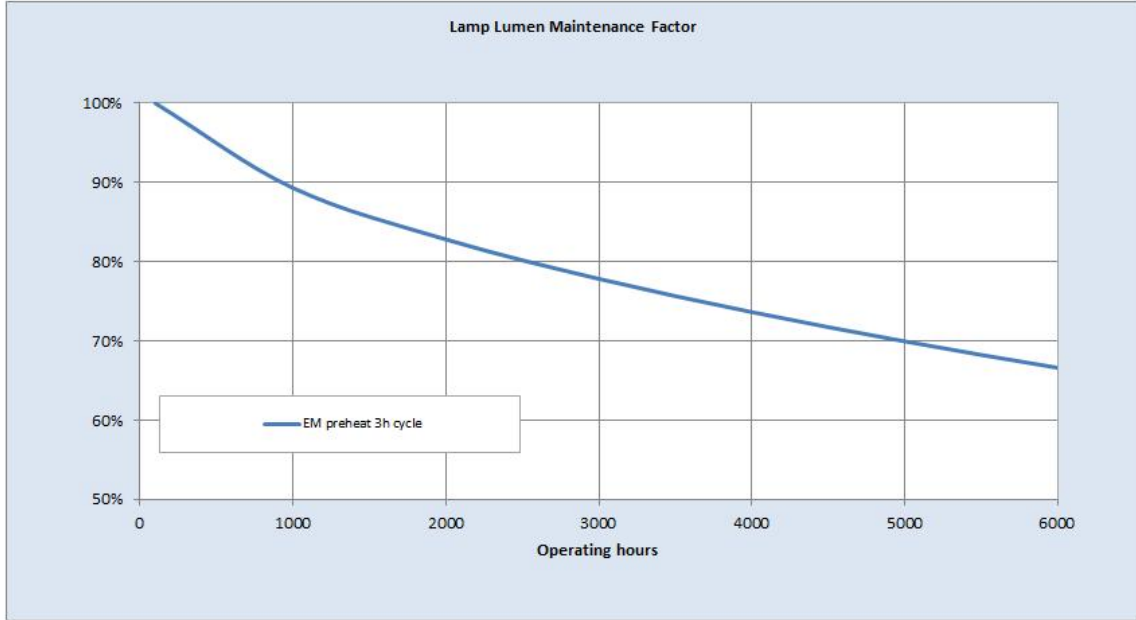

Lumen maintenance data