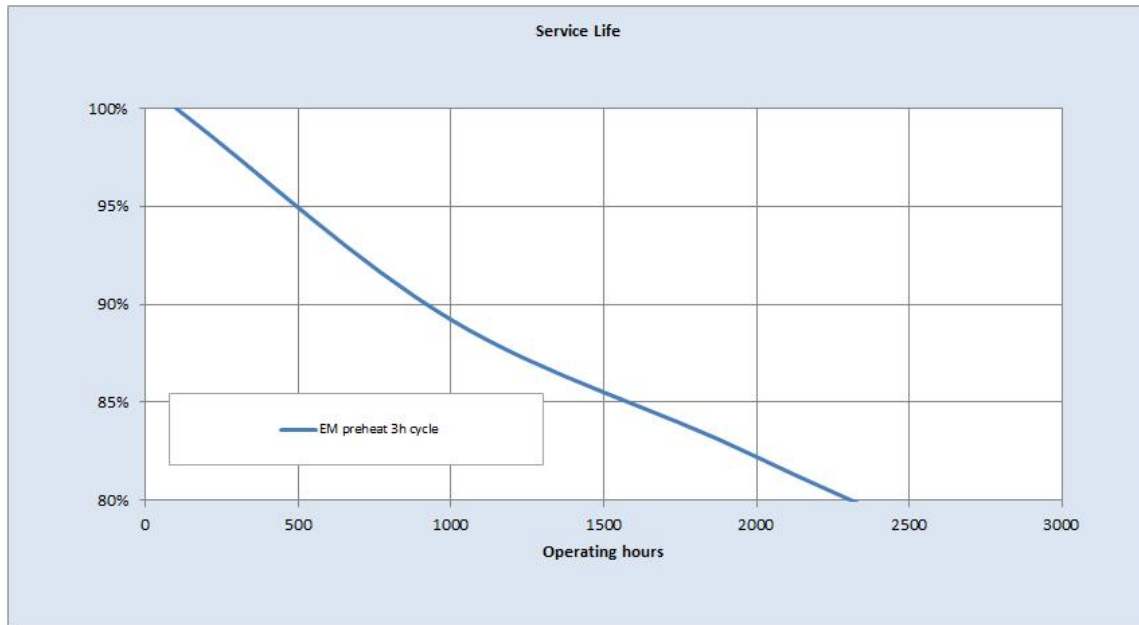

Technical drawing

Lumen maintenance data

Survival data

Service life data

Downloads & Links

[Go to the catalog site \(HTTP\)](#)

[Linear Fluorescent Lamps Catalogue \(PDF\)](#)

[LFL T5 Miniature Lamps - Data sheet \(EN\) \(PDF\)](#)