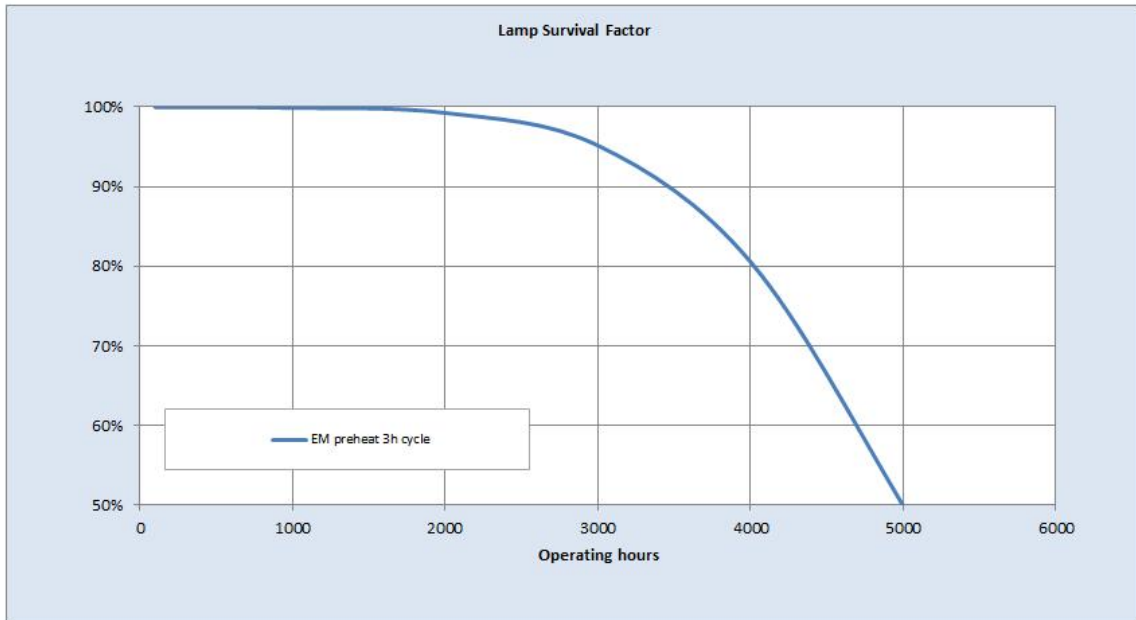

Survival data