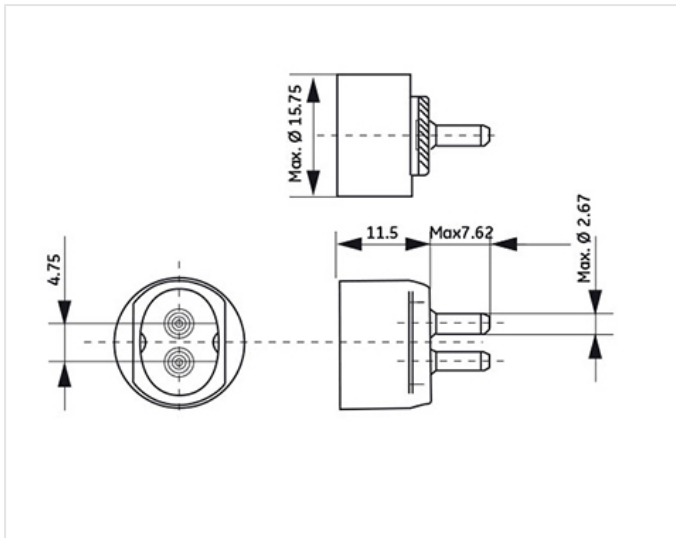

Logistic data

DUN Code	00043168394406
EAN Code	0043168394406
Pack Quantity	25
Layer quantity	2500 UK
Layer quantity UK	2500
Pallet quantity EUR (PC)	1520
Pallet quantity UK (PC)	5000
Outer case size	573 x 112 x 98 (mm)
Product status	Available

Technical drawing