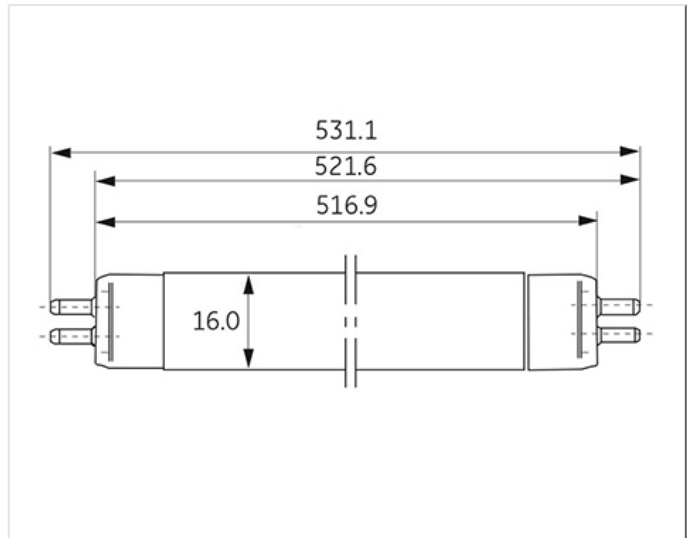

Logistic data

DUN Code	00043168394406
EAN Code	0043168394406
Pack Quantity	25
Layer quantity	2500 UK
Layer quantity UK	2500
Pallet quantity EUR (PC)	1520
Pallet quantity UK (PC)	5000
Outer case size	573 x 112 x 98 (mm)
Product status	Available

Technical drawing