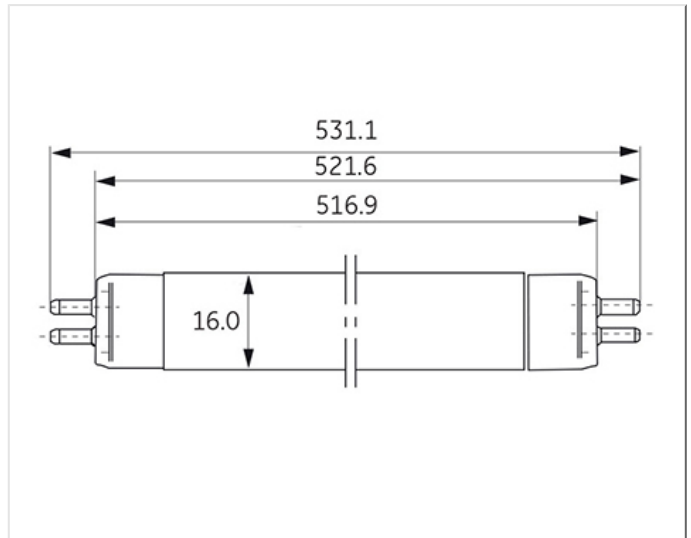

Logistic data

DUN Code	00043168394376
EAN Code	0043168394376
Pack Quantity	25
Layer quantity	375 EUR
Layer quantity EUR	375
Pallet quantity EUR (PC)	3375
Pallet quantity UK (PC)	2000
Outer case size	90 x 546 x 90 (mm)
Product status	Available

Technical drawing