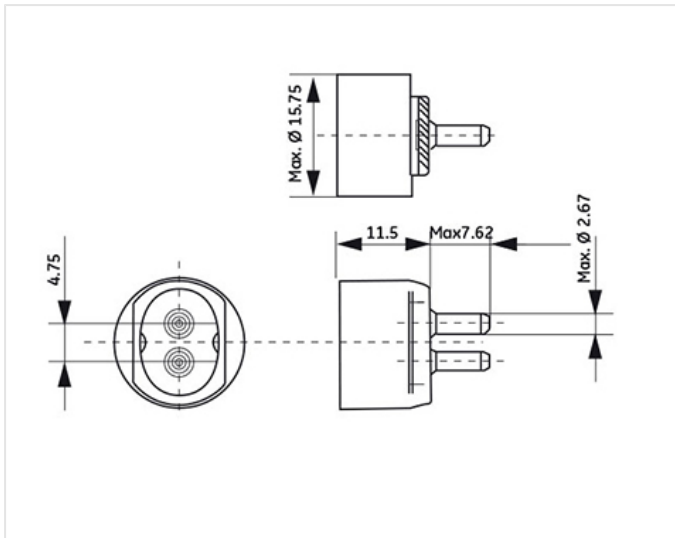

Logistic data

DUN Code	00043168394376
EAN Code	0043168394376
Pack Quantity	25
Layer quantity	375 EUR
Layer quantity EUR	375
Pallet quantity EUR (PC)	3375
Pallet quantity UK (PC)	2000
Outer case size	90 x 546 x 90 (mm)
Product status	Available

Technical drawing