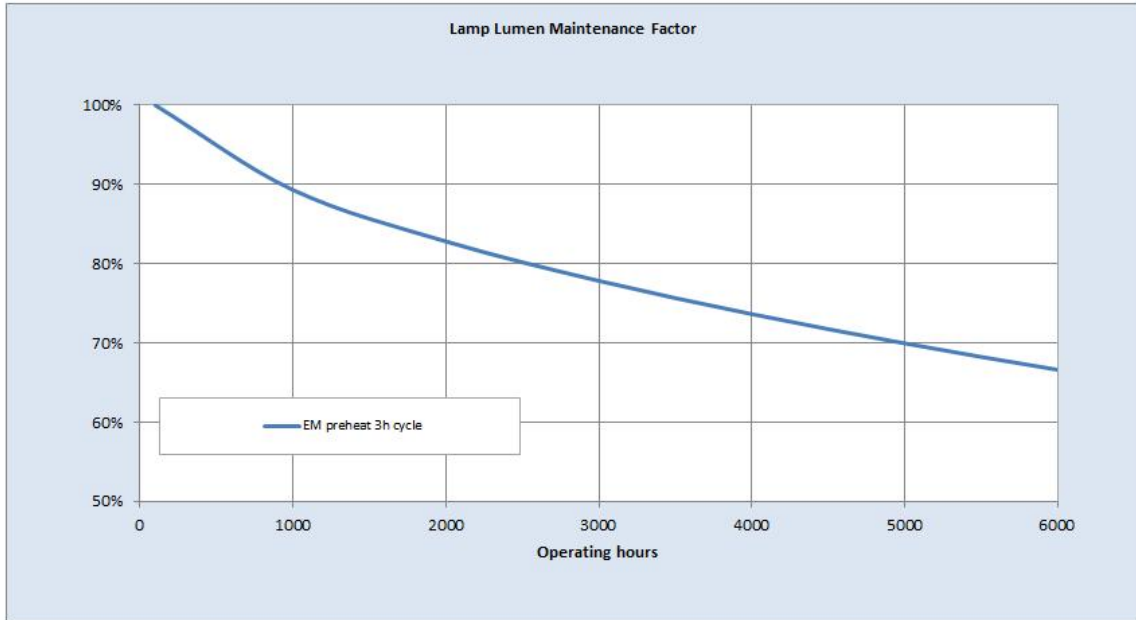

Lumen maintenance data