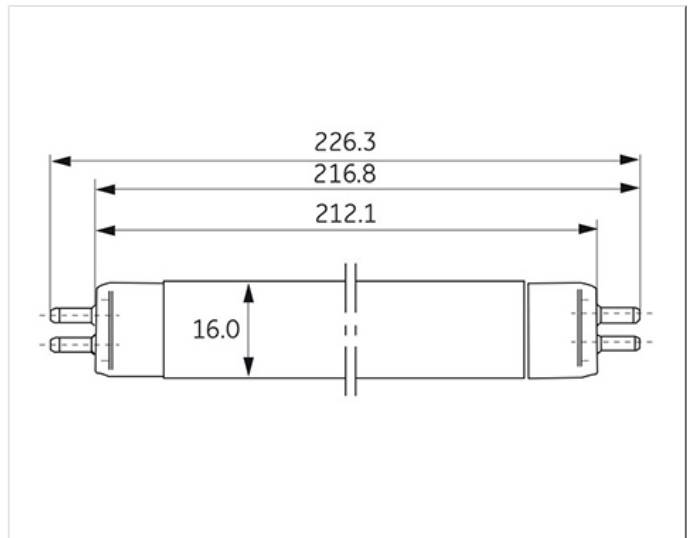

Logistic data

DUN Code	00043168394420
EAN Code	0043168394420
Pack Quantity	25
Layer quantity	2000 EUR, 6000 UK
Layer quantity EUR	2000
Layer quantity UK	6000
Pallet quantity EUR (PC)	8000
Pallet quantity UK (PC)	12000
Outer case size	230 x 90 x 90 (mm)
Product status	Available

Technical drawing