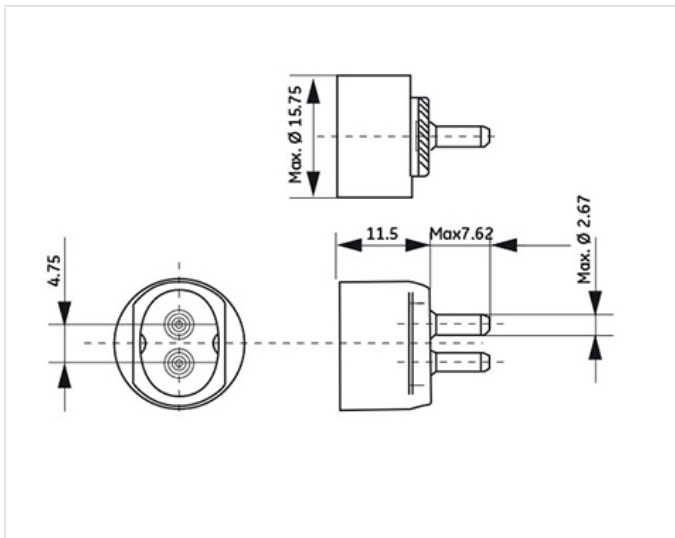

Logistic data

DUN Code	00043168394420
EAN Code	0043168394420
Pack Quantity	25
Layer quantity	2000 EUR, 6000 UK
Layer quantity EUR	2000
Layer quantity UK	6000
Pallet quantity EUR (PC)	8000
Pallet quantity UK (PC)	12000
Outer case size	230 x 90 x 90 (mm)
Product status	Available

Technical drawing